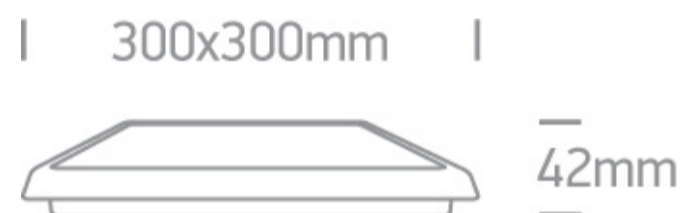

## 14 Plafo&gt;The LED Slim Plafo Range PC

67372/W/C

25W LED slim plafo, IP54, ideal for both indoor and outdoor installation.

Supplied with non-dimmable LED driver.

Complies with standard EN60598-1 and any other specific standards.

## Dimensions