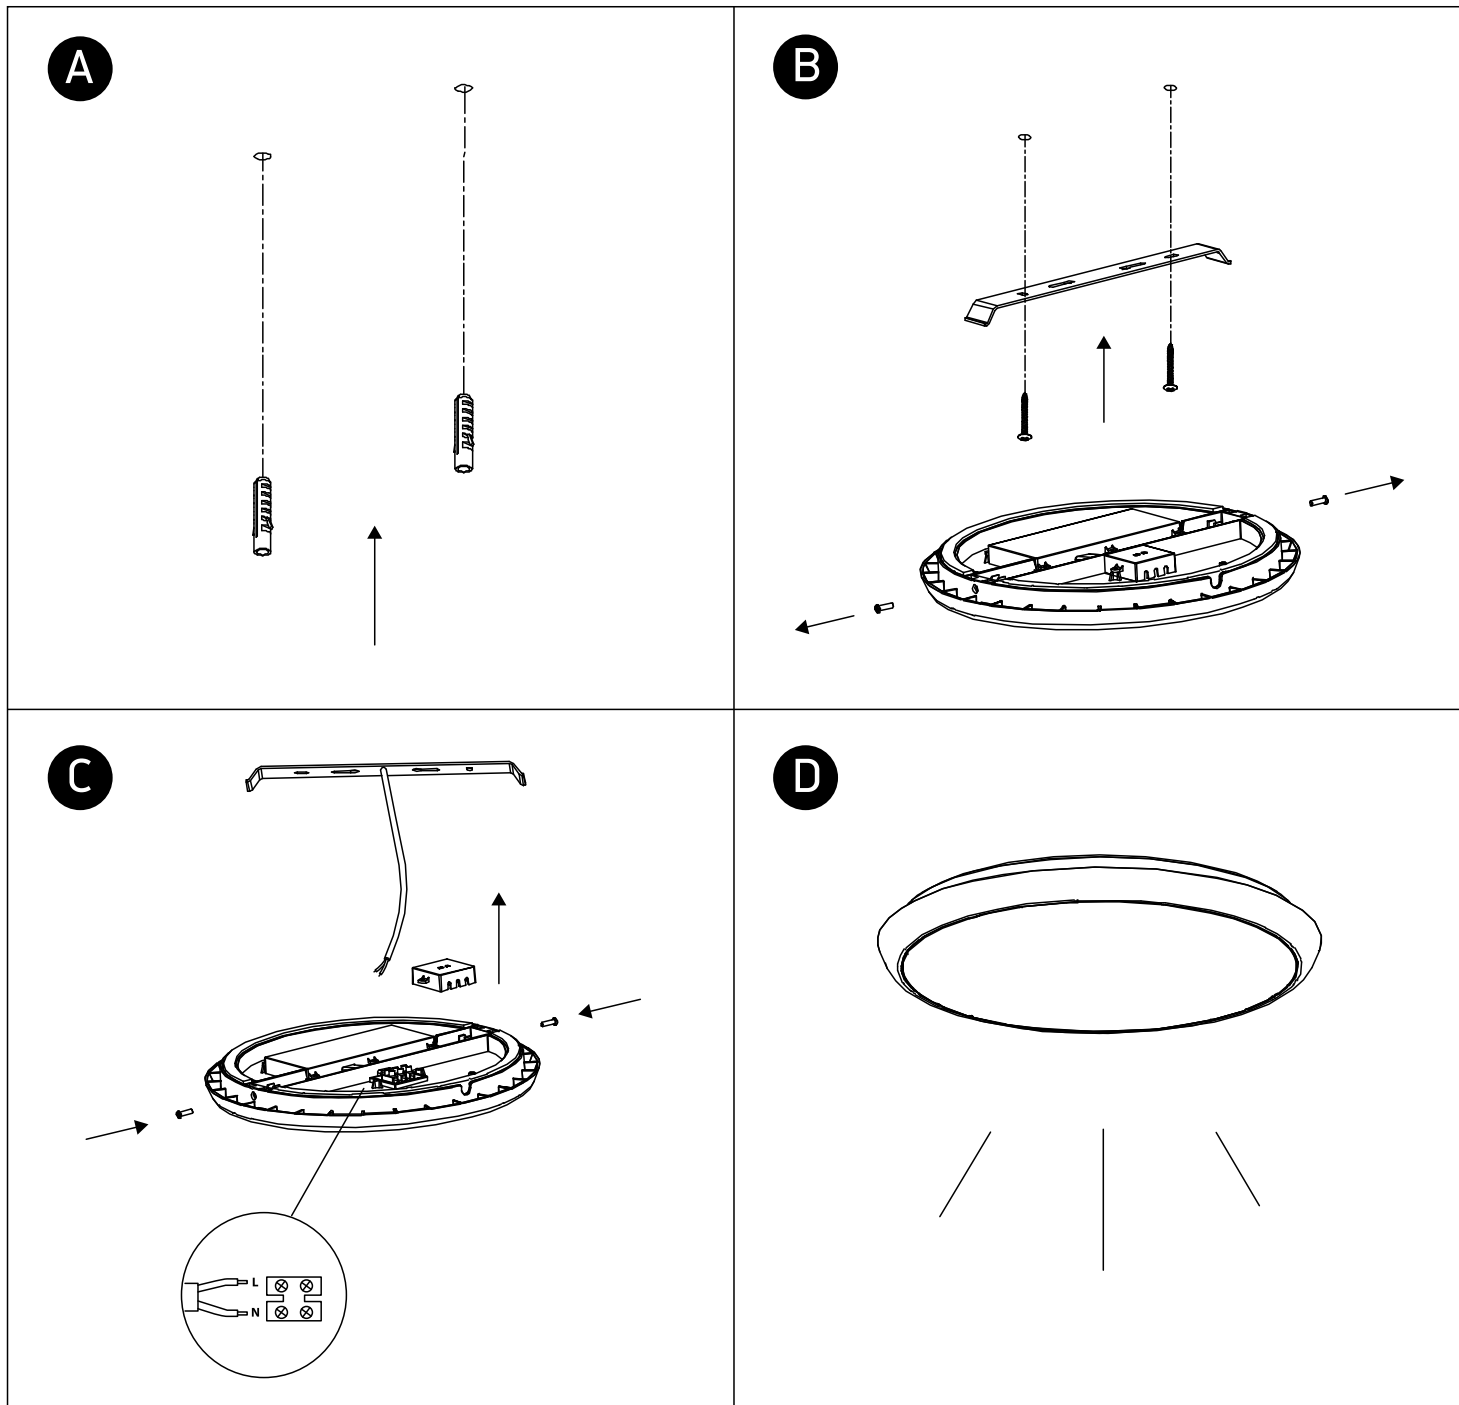

INSTALLATION MANUAL

67370

ecolight

230V | SMD 2835 | 25W | IP54 | PC
Complete with 300mA driver.

80
CRI

one
LIGHT

Warnings:

1. Make sure that the product is installed properly before connecting to electricity.
2. Do not cover the fitting.
3. Maintenance and installation should only be carried out by a professional electrician.