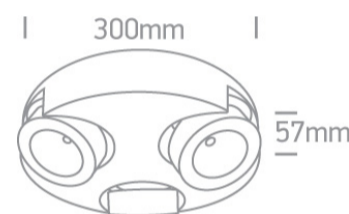

13 Wall & Ceiling LED>The COB Moving Heads Spots Die cast

65110E/W/W

3X10W COB Moving head spot suitable for ceiling installation, IP20

Complete with driver.

Complies with standard EN60598-1 and any other specific standards.

Downloads

Dimensions

Physical Specification

Item Group	13 Wall & Ceiling LED
Family	The COB Moving Heads Spots Die cast
Order Code	65110E/W/W
Colour	White
Material	Die Cast
Shape	Rectangular
Length	300mm
Width	57mm
Surface Ceiling	Yes
Indoor	Yes
Adjustable	2 Directions

Gear		Built In
Fitting + Driver		
Input Voltage		220-240V
50 Hz		Yes
60 Hz		Yes
Safety Class		
Power(Watts)		3X10W
IP Rating		IP20
Light Source		LED built in
Dimmable		No
F Mark		

Fitting	
Input Type	Constant Current
Input Current	700mA
Voltage	38V
Power(Watts)	3x9W
IP Rating	IP20
Light Source	LED built in
LED Type	COB
LED Brand	Epistar
LED Number	3

Illumination Data

Colour Temperature	3000K
Lumen Output	3x900lm
Light Efficiency	90lm/W
CRI	80
Beam Angle	60
Illumination Diagram	

Packing Info

Box Weight	2.225kg
Pcs/Carton	4
Barcode	5291889054023
HS Code	9405409900