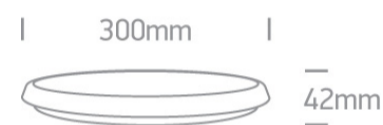

## 67368/W/W

18W LED slim plafo, IP54, ideal for both indoor and outdoor installation.

Supplied with non-dimmable LED driver.

Complies with standard EN60598-1 and any other specific standards.

### Dimensions

### Physical Specification

Item Group	14 Plafo
Family	The LED Slim Plafo Range Round
Order Code	67368/W/W
Colour	White
Material	PC
Shape	Circular
Height	42mm
Diameter	300mm
Surface Ceiling	Yes
Indoor	Yes
Outdoor	Yes
Adjustable	No