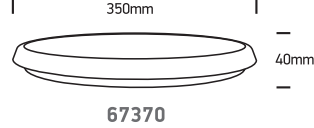

INSTALLATION MANUAL

67366, 67368, 67370

ecolight

80
CRI

Complete with driver

100-240V | SMD 2835 | 12W / 18W / 25W | IP54 | PC

one
LIGHT

Warnings: