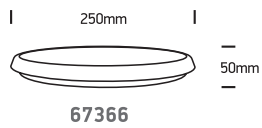

INSTALLATION MANUAL

67366, 67368, 67370

ecolight

80
CRI

Complete with driver

100-240V | SMD 2835 | 12W / 18W / 25W | IP54 | PC

one
LIGHT

Warnings: