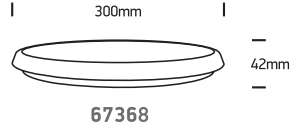

INSTALLATION MANUAL

67366, 67368, 67370

ecolight

80
CRI

Complete with driver

100-240V | SMD 2835 | 12W / 18W / 25W | IP54 | PC

one
LIGHT

Warnings: