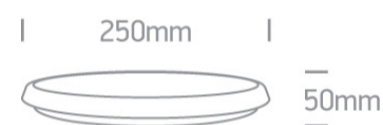

14 Plafo>The LED Slim Plafo Range Round

67366/W/W

12W LED slim plafo, IP54, ideal for both indoor and outdoor installation.

Supplied with non-dimmable LED driver.

Complies with standard EN60598-1 and any other specific standards.

Downloads

Dimensions

Physical Specification

Item Group	14 Plafo
Family	The LED Slim Plafo Range Round
Order Code	67366/W/W
Colour	White
Material	PC
Shape	Circular
Height	50mm
Diameter	250mm
Surface Ceiling	Yes
Indoor	Yes
Outdoor	Yes
Adjustable	No

Illumination Data

Colour Temperature	3000K
Lumen Output	900lm
Light Efficiency	75lm/W
CRI	80
Beam Angle	120°
Illumination Diagram	

Packing Info

Box Length	26cm
Box Width	26cm
Box Height	5,7cm
Box Weight	0.805kg
Pcs/Carton	20
Carton Length	60cm
Carton Width	54cm
Carton Height	29cm
Carton Weight	15,5Kg