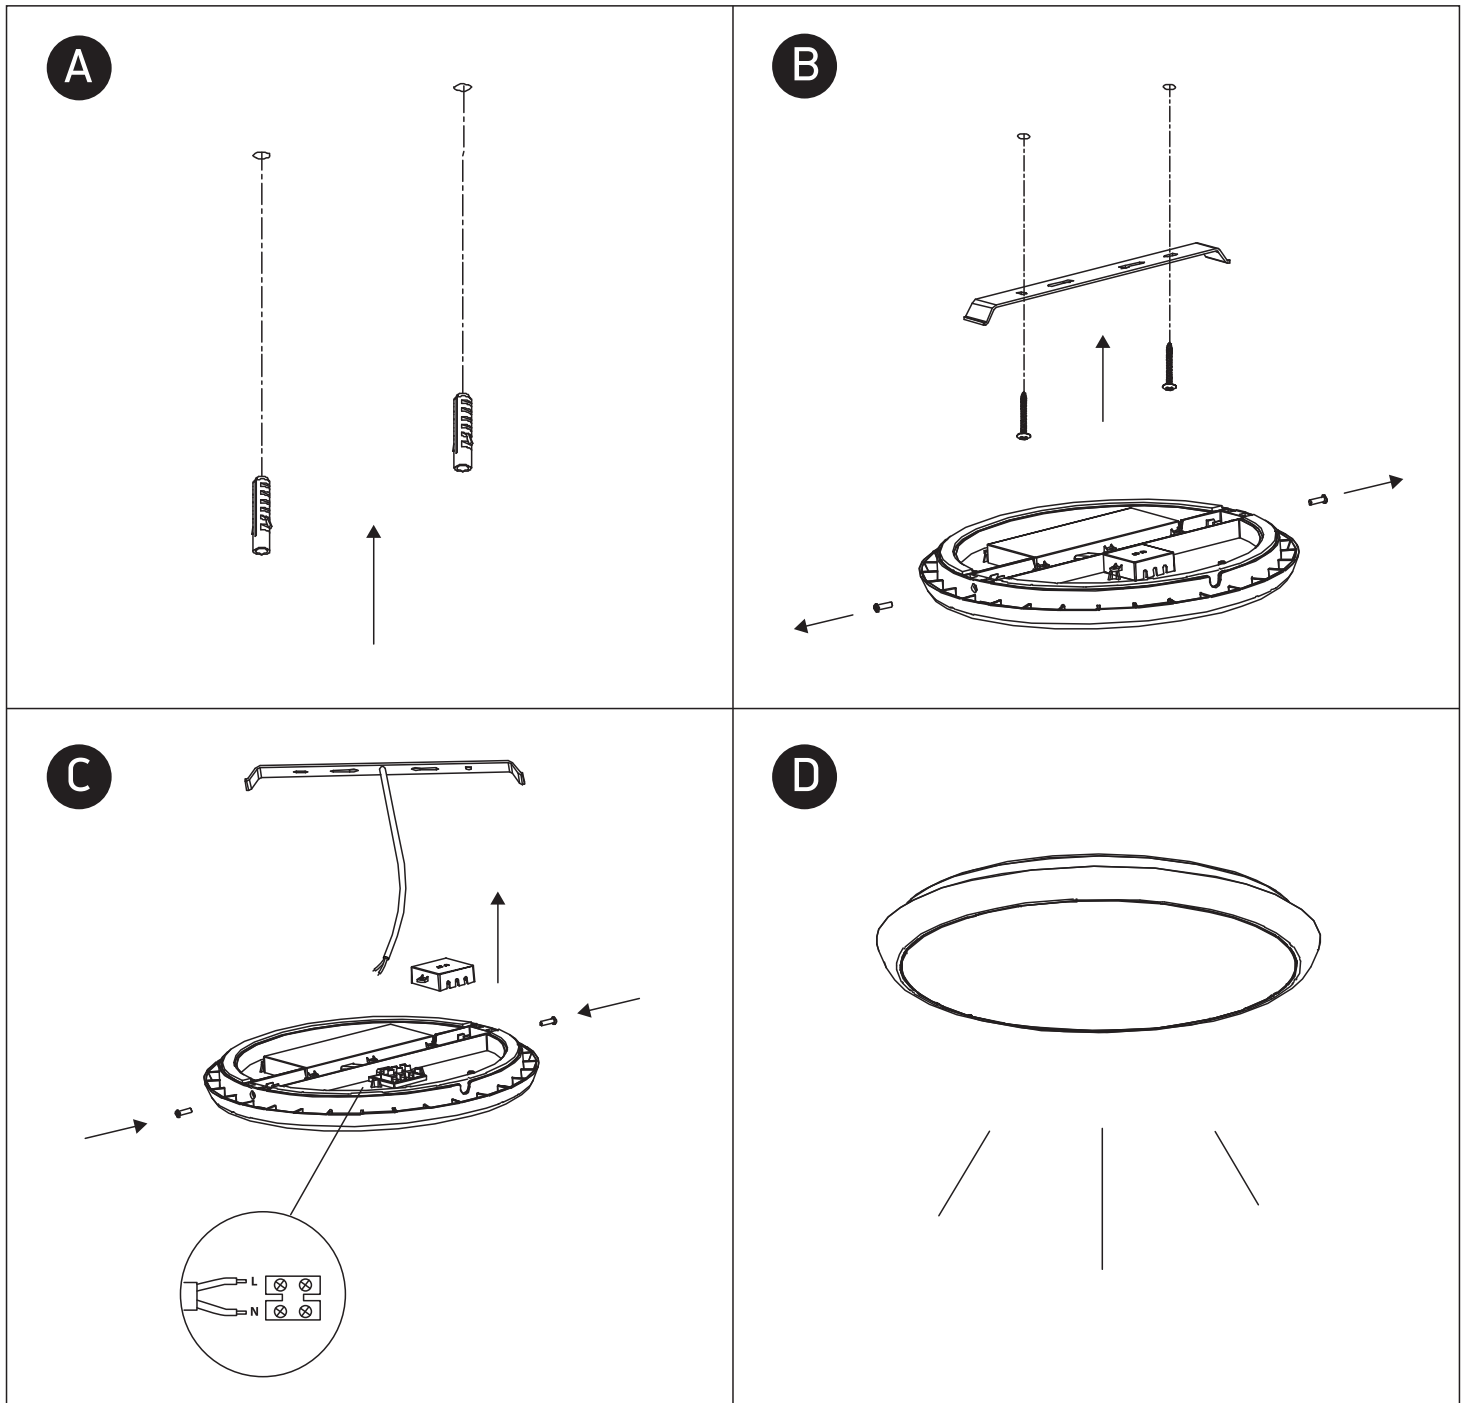

# INSTALLATION MANUAL

67366

**ecolight**

80 CRI

230V | SMD 2835 | 12W | IP54 | PC

Complete with driver