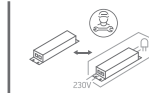

# INSTALLATION MANUAL

67366

**ecolight**

80 CRI

230V | SMD 2835 | 12W | IP54 | PC

Complete with driver