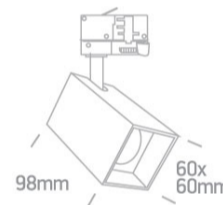

09 Track Lights>The Dark Light GU10 Range Square

65105NAT/B

10W Dark Light GU10 Track Spot.

Complies with standard EN60598-1 and any other specific standards.

Downloads

Dimensions

Related items

40001A/B

60mm

Width	60mm
Height	98mm
Track mounted	Yes
Indoor	Yes
Adjustable	2 Directions

Electrical Characteristics

Gear	No
------	----

Fitting + Driver

Input Voltage	100-240V
50 Hz	Yes
60 Hz	Yes
Safety Class	
Power(Watts)	10W
IP Rating	IP20
Light Source	Replaceable lamp
Lamp Holder	GU10
Number of Lamps	1
Dimmable	N/A