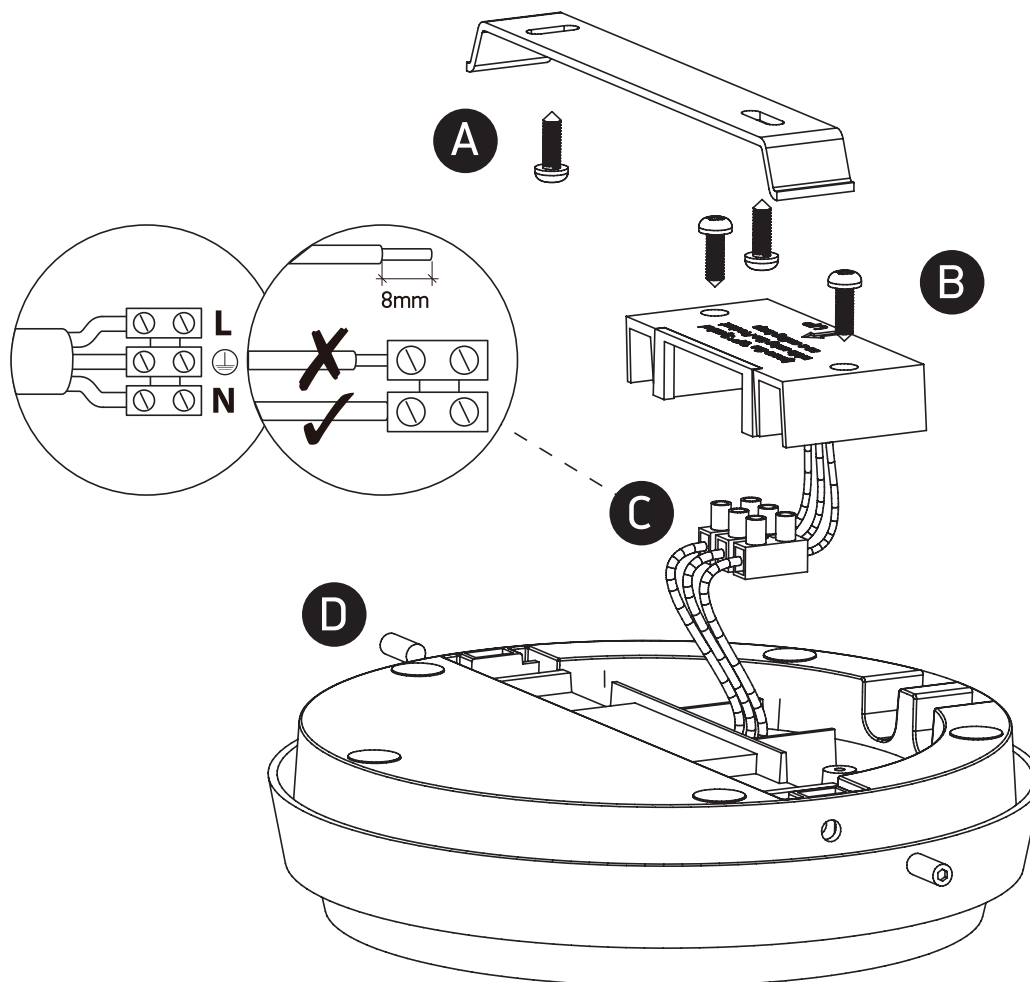

INSTALLATION MANUAL

67362, 67363

ecolight

80
CRI

CE

RoHS
COMPLIANT

Complete with driver

67362: 230V | 25W | IP54 | Die cast

67363: 100-240V | 30W | IP54 | Die cast

one
LIGHT

Warnings:

1. Make sure that the product is installed properly before connecting to electricity.
2. Do not cover the fitting.
3. Maintenance and installation should only be carried out by a professional electrician.