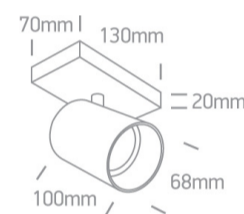

12 Wall &amp; Ceiling&gt;The Retro GU10 Spots

65105N/W

10W Retro surface wall and ceiling decorative MR16 GU10 Spot.

Complies with standard EN60598-1 and any other specific standards.

## Dimensions

## Physical Specification

Item Group	12 Wall & Ceiling
Family	The Retro GU10 Spots
Order Code	65105N/W
Colour	White
Material	Aluminium
Shape	Rectangular
Length	130mm
Width	70mm
Height	20mm
Surface Ceiling	Yes
Surface Wall	Yes
Indoor	Yes

## Packing Info

Box Length	15cm
------------	------

Box Width	8,5cm
-----------	-------

Box Height	13cm
------------	------

Box Weight	0.533kg
------------	---------

Pcs/Carton	12
------------	----

Barcode	5291889055617
---------	---------------