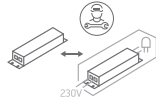

## 67360A

**LED**  
BUILT IN

**DARK  
LIGHT**

212x  
212mm

36mm

230V | SMD 2835 | 9W | IP54 | Die cast  
Complete with 700mA driver.

**80  
CRI**

**one**  
LIGHT