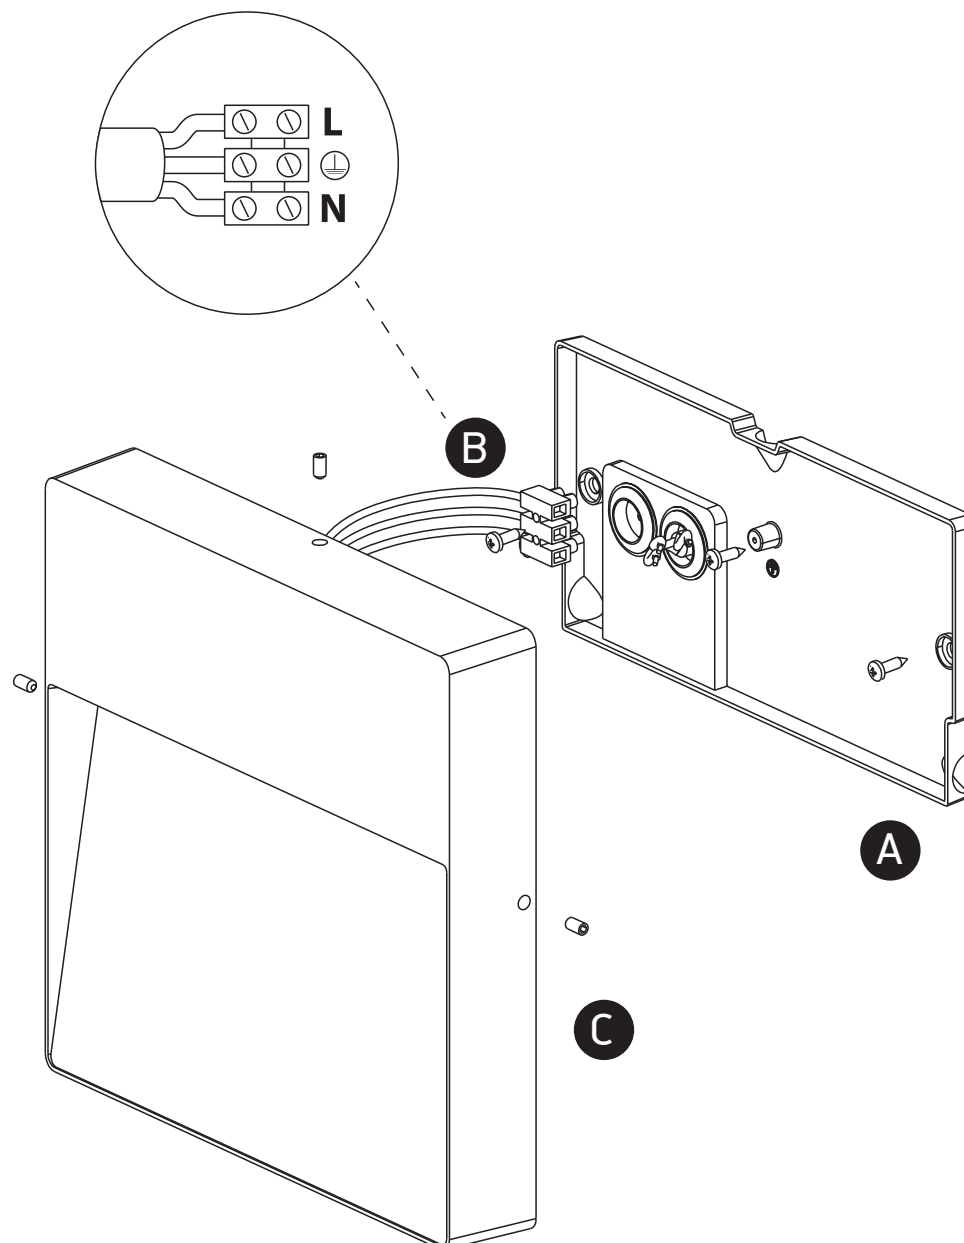

## 67360A

**LED**  
BUILT IN

**DARK  
LIGHT**

212x  
212mm

36mm

230V | SMD 2835 | 9W | IP54 | Die cast  
Complete with 700mA driver.

**80  
CRI**

**one**  
LIGHT