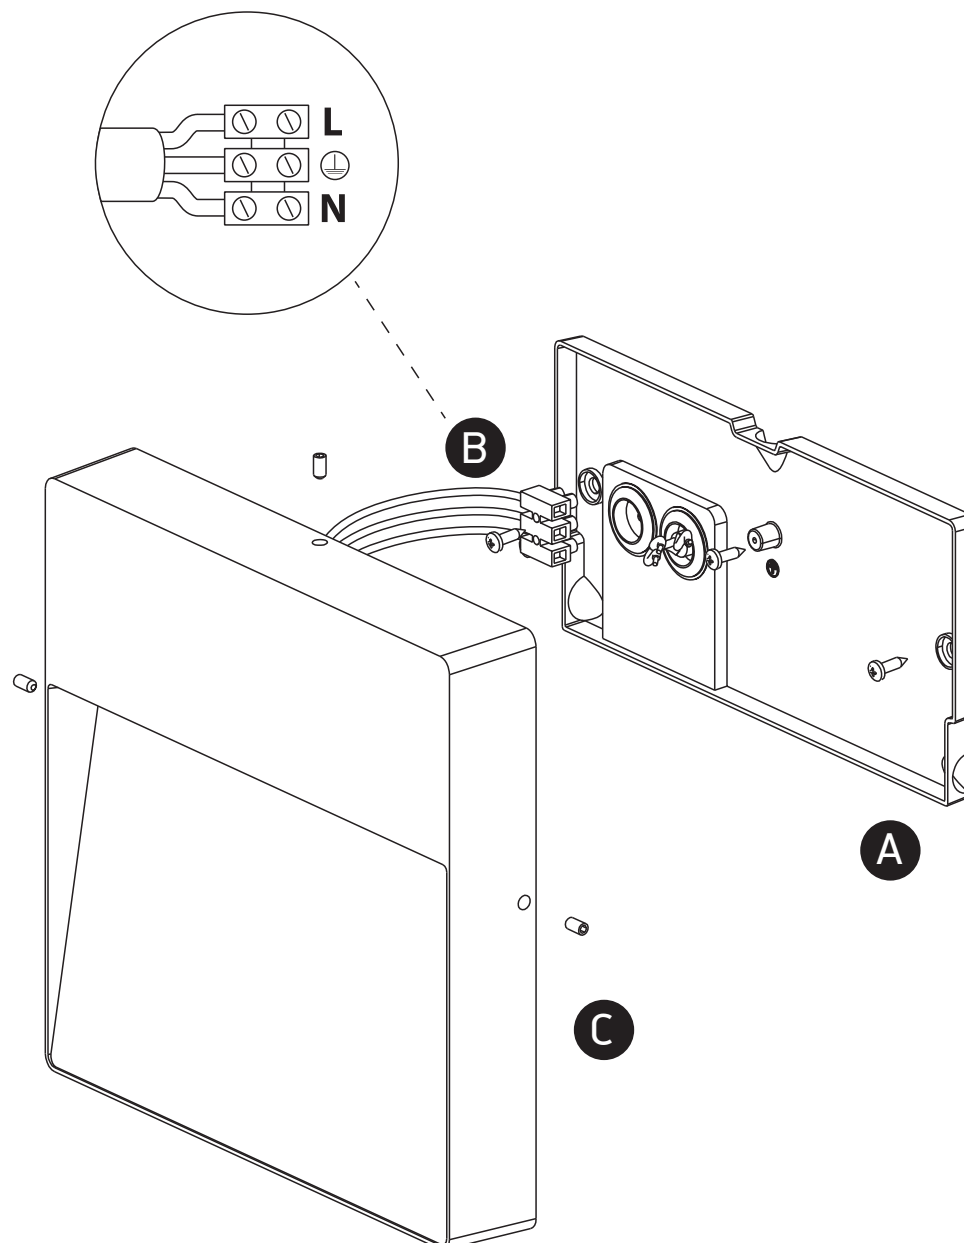

INSTALLATION MANUAL

67360A

LED
BUILT IN

**DARK
LIGHT**

212x
212mm

36mm

230V | SMD 2835 | 9W | IP54 | Die cast
Complete with 700mA driver.

**80
CRI**

one
LIGHT

Warnings:

1. Make sure that the product is installed properly before connecting to electricity.
2. Do not cover the fitting.
3. Maintenance and installation should only be carried out by a professional electrician.