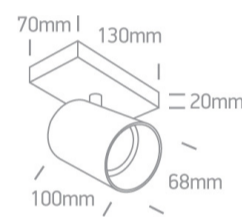

12 Wall & Ceiling>The Retro GU10 Spots

65105N/B

10W Retro surface wall and ceiling decorative MR16 GU10 Spot.

Complies with standard EN60598-1 and any other specific standards.

Downloads

Dimensions

Physical Specification

Item Group	12 Wall & Ceiling
Family	The Retro GU10 Spots
Order Code	65105N/B
Colour	Black
Material	Aluminium
Shape	Rectangular
Length	130mm
Width	70mm
Height	20mm
Surface Ceiling	Yes
Surface Wall	Yes
Indoor	Yes

F Mark	
--------	---

Illumination Data

Illumination Diagram	
----------------------	---

Dark Light	Yes
------------	-----

Packing Info

Box Length	15cm
------------	------

Box Width	13cm
-----------	------

Box Height	8,5cm
------------	-------