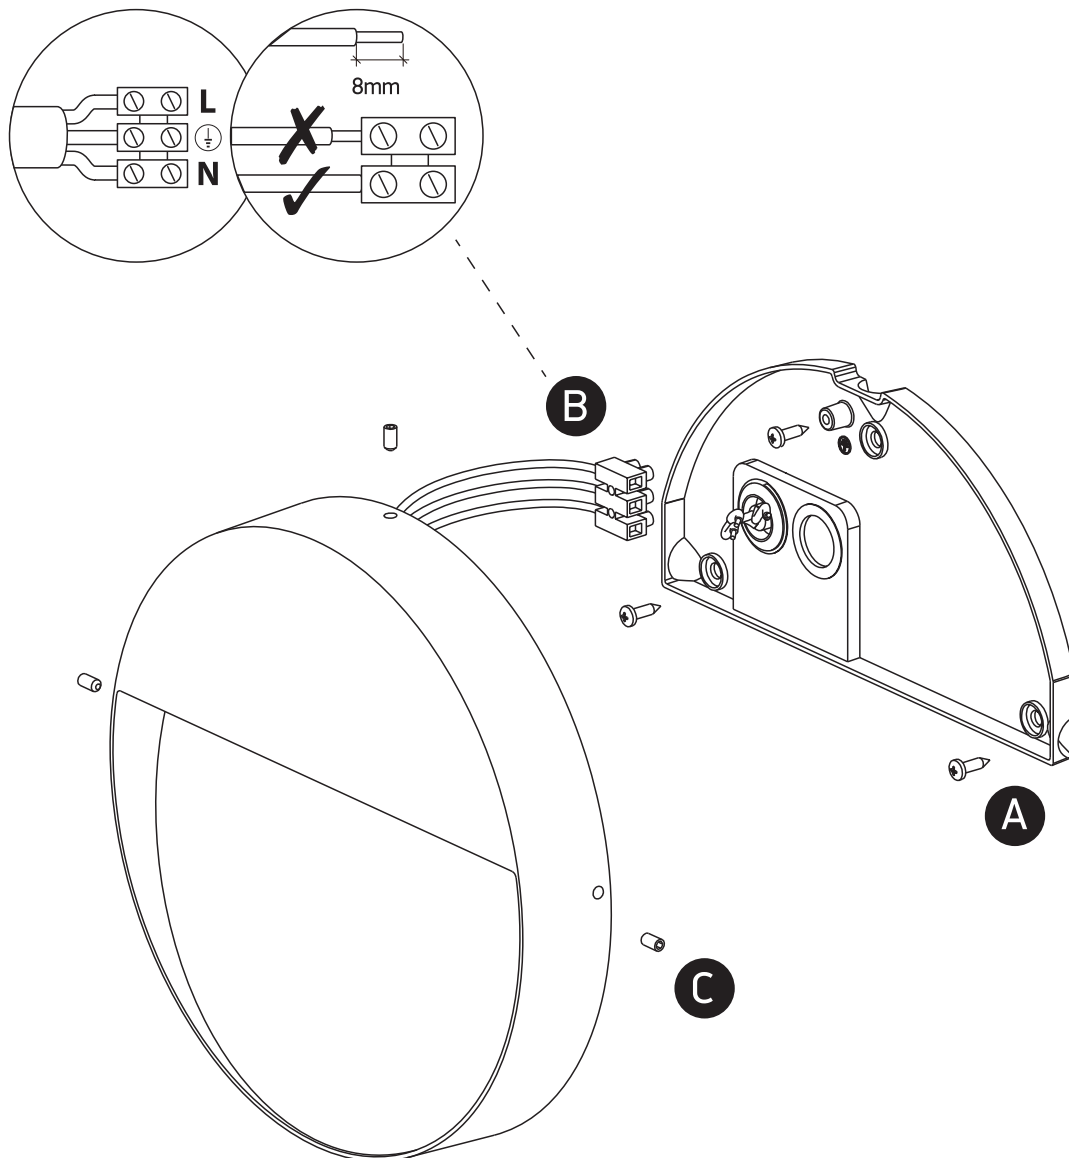

INSTALLATION MANUAL

67360

ecolight

 DARK
LIGHT

212mm

36mm

230V | 9W | IP54 | Die cast

Complete with driver

80
CRI
one
LIGHT

Warnings:

1. Make sure that the product is installed properly before connecting to electricity.
2. Do not cover the fitting.
3. Maintenance and installation should only be carried out by a professional electrician.