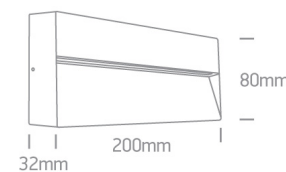

Downloads

Dimensions

Gallery

Physical Specification

Item Group

13 Wall & Ceiling LED

Family

Square Indoor/Outdoor Wall Dark Lights Die cast

Shape

Rectangular

Length	200mm
Width	800mm
Height	32mm
Surface Wall	Yes
Indoor	Yes
Outdoor	Yes

Electrical Characteristics

Gear	Built In
Fitting + Driver	
Input Voltage	220-240V
50 Hz	Yes
60 Hz	Yes
Safety Class	
Power(Watts)	7W
IP Rating	IP54
Light Source	LED built in
Dimmable	No
F Mark	