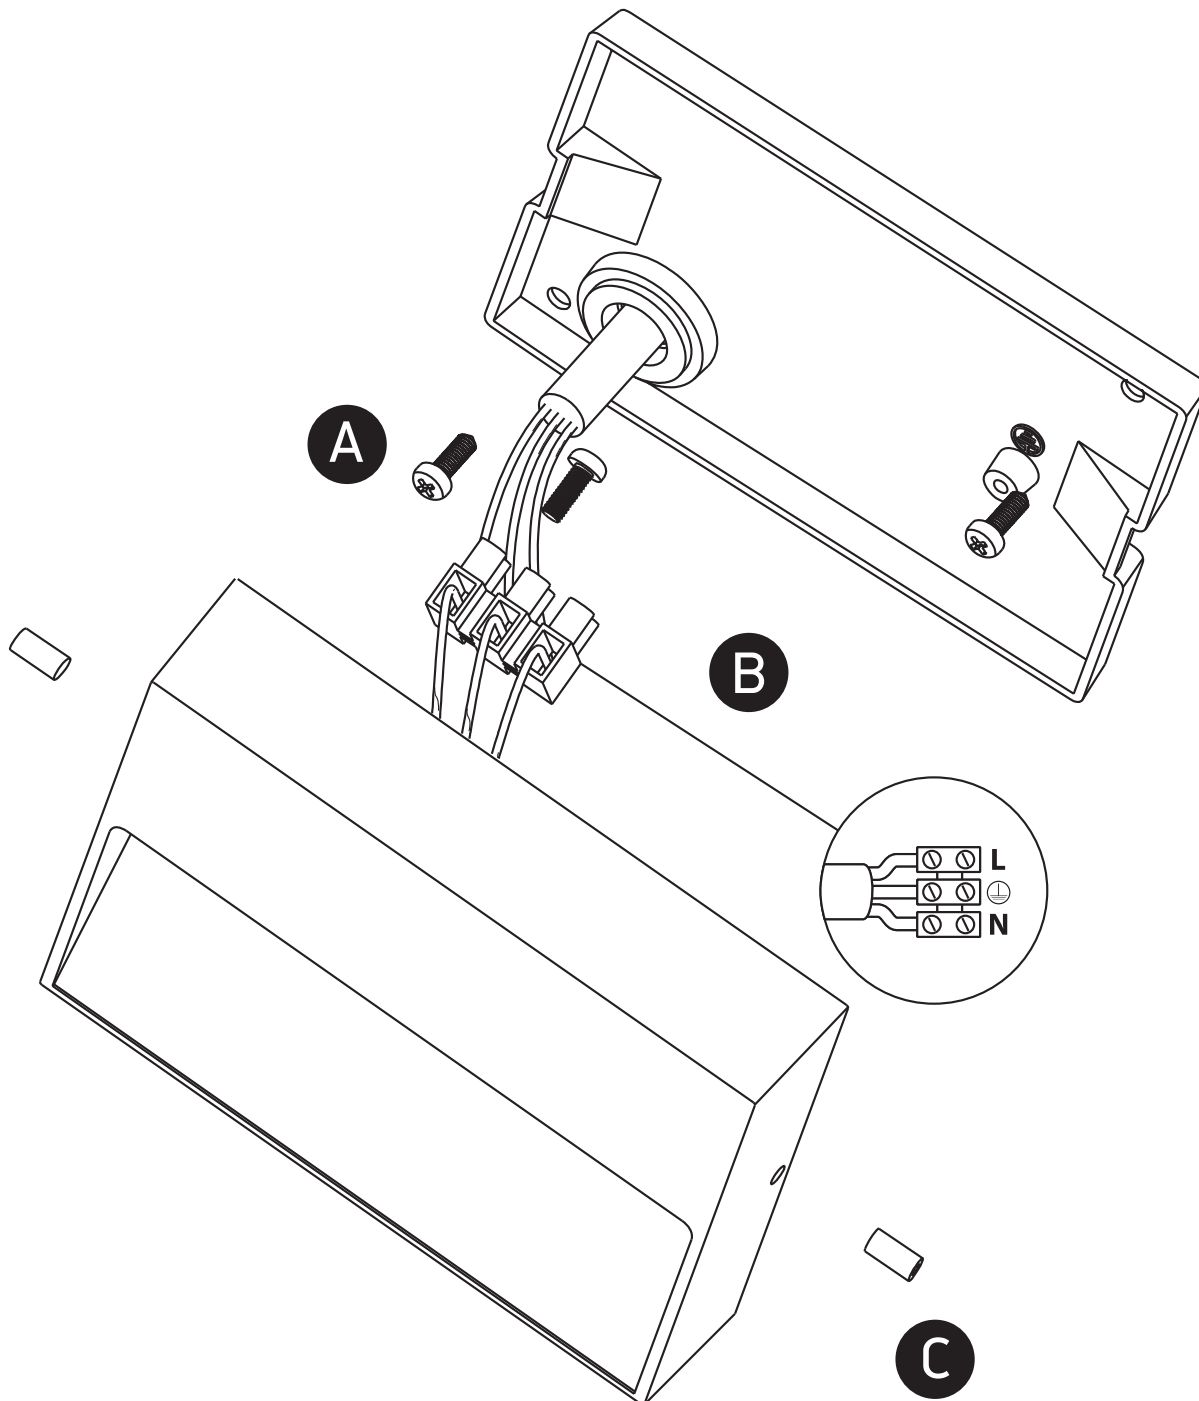

INSTALLATION MANUAL

67359B

ecolight

DARK
LIGHT

230V | SMD 2835 | 7W | IP54 | Die cast
Complete with 350mA driver.

80
CRI

Warnings:

1. Make sure that the product is installed properly before connecting to electricity.
2. Do not cover the fitting.
3. Maintenance and installation should only be carried out by a professional electrician.