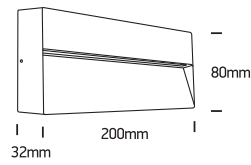

INSTALLATION MANUAL

67359B

ecolight

DARK
LIGHT

230V | SMD 2835 | 7W | IP54 | Die cast
Complete with 350mA driver.

80
CRI

Warnings:

1. Make sure that the product is installed properly before connecting to electricity.
2. Do not cover the fitting.
3. Maintenance and installation should only be carried out by a professional electrician.