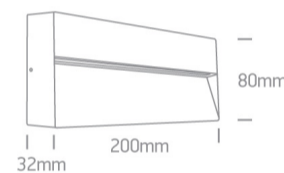

## Dimensions

## Physical Specification

Item Group	13 Wall & Ceiling LED
Family	Square Indoor/Outdoor Wall Dark Lights Die cast
Order Code	67359B/AN/W
Colour	Anthracite
Material	Die Cast
Diffuser Material	Glass
Shape	Rectangular
Length	200mm
Width	80mm
Height	32mm
Surface Wall	Yes
Indoor	Yes