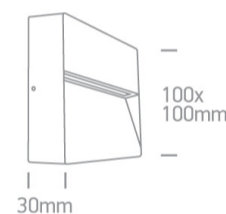

13 Wall & Ceiling LED>Square Indoor/Outdoor Wall Dark Lights Die cast

67359A/W/W

4W LED wall light, IP54, ideal for both indoor and outdoor installation.

Supplied with non-dimmable LED driver.

Complies with standard EN60598-1 and any other specific standards.

Downloads

Dimensions

Gallery

Physical Specification

Item Group

13 Wall & Ceiling LED

Family

Square Indoor/Outdoor Wall Dark Lights Die cast

Shape

Rectangular

Length	100mm
Width	100mm
Height	30mm
Surface Wall	Yes
Indoor	Yes
Outdoor	Yes

Electrical Characteristics

Gear	Built In
Fitting + Driver	
Input Voltage	100-240V
50 Hz	Yes
60 Hz	Yes
Safety Class	
Power(Watts)	4W
IP Rating	IP54
Light Source	LED built in
Dimmable	No
F Mark	