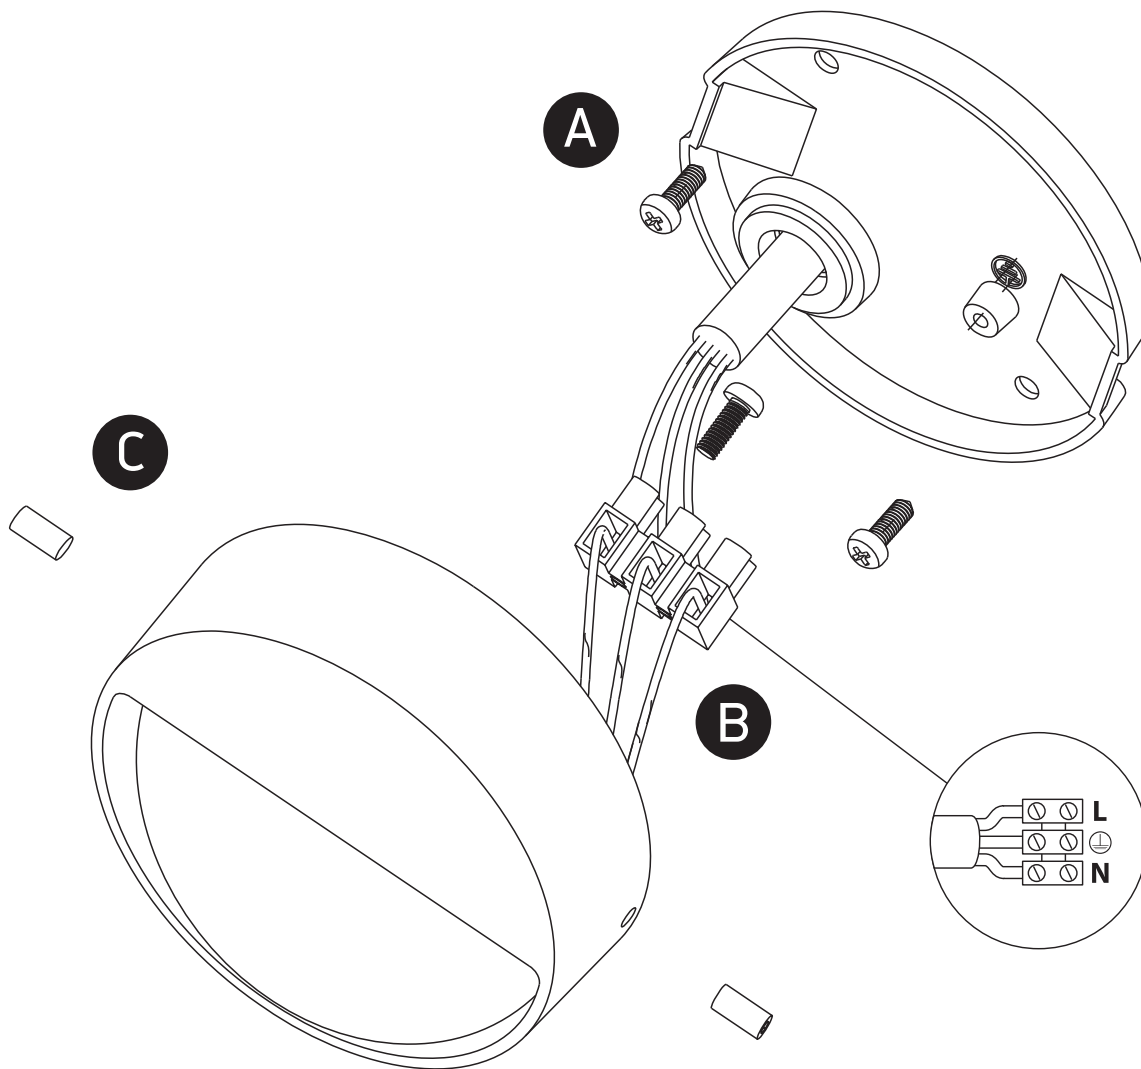

INSTALLATION MANUAL

67359

ecolight

DARK
LIGHT

100-240V | SMD 5630 | 3W | IP54 | Die cast
Complete with 350mA driver.

80
CRI

Warnings:

1. Make sure that the product is installed properly before connecting to electricity.
2. Do not cover the fitting.
3. Maintenance and installation should only be carried out by a professional electrician.