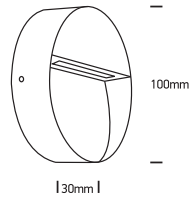

INSTALLATION MANUAL

67359

ecolight

DARK
LIGHT

100-240V | SMD 5630 | 3W | IP54 | Die cast
Complete with 350mA driver.

80
CRI

Warnings:

1. Make sure that the product is installed properly before connecting to electricity.
2. Do not cover the fitting.
3. Maintenance and installation should only be carried out by a professional electrician.