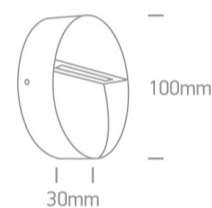

13 Wall & Ceiling LED>Round Indoor/Outdoor Wall Dark Lights Die cast

67359/W/W

3W LED wall light, IP54, ideal for both indoor and outdoor installation.

Supplied with non-dimmable LED driver.

Complies with standard EN60598-1 and any other specific standards.

Downloads

Dimensions

Physical Specification

Item Group	13 Wall & Ceiling LED
Family	Round Indoor/Outdoor Wall Dark Lights Die cast
Order Code	67359/W/W
Colour	White
Material	Die Cast
Shape	Circular
Height	30mm
Diameter	100mm
Surface Wall	Yes
Indoor	Yes
Outdoor	Yes

Illumination Data

Colour Temperature	3000K
Lumen Output	200lm
Light Efficiency	66,67lm/W
CRI	80
Illumination Diagram	
Dark Light	Yes

Packing Info

Box Length	11cm
Box Width	4cm
Box Height	11cm
Box Weight	0.256kg
Pcs/Carton	30
Barcode	5291889043522
HS Code	9405409900