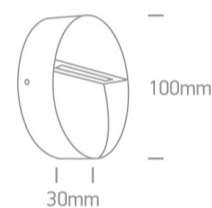

13 Wall & Ceiling LED>Round Indoor/Outdoor Wall Dark Lights Die cast

67359/AN/W

3W LED wall light, IP54, ideal for both indoor and outdoor installation.

Supplied with non-dimmable LED driver.

Complies with standard EN60598-1 and any other specific standards.

Downloads

Dimensions

Physical Specification

| | |
|--------------|--|
| Item Group | 13 Wall & Ceiling LED |
| Family | Round Indoor/Outdoor Wall Dark Lights Die cast |
| Order Code | 67359/AN/W |
| Colour | Anthracite |
| Material | Die Cast |
| Shape | Circular |
| Height | 30mm |
| Diameter | 100mm |
| Surface Wall | Yes |
| Indoor | Yes |
| Outdoor | Yes |

Packing Info

| | |
|------------|---------------|
| Box Length | 11cm |
| Box Width | 4cm |
| Box Height | 11cm |
| Box Weight | 0.256kg |
| Pcs/Carton | 30 |
| Barcode | 5291889043539 |
| HS Code | 9405409900 |