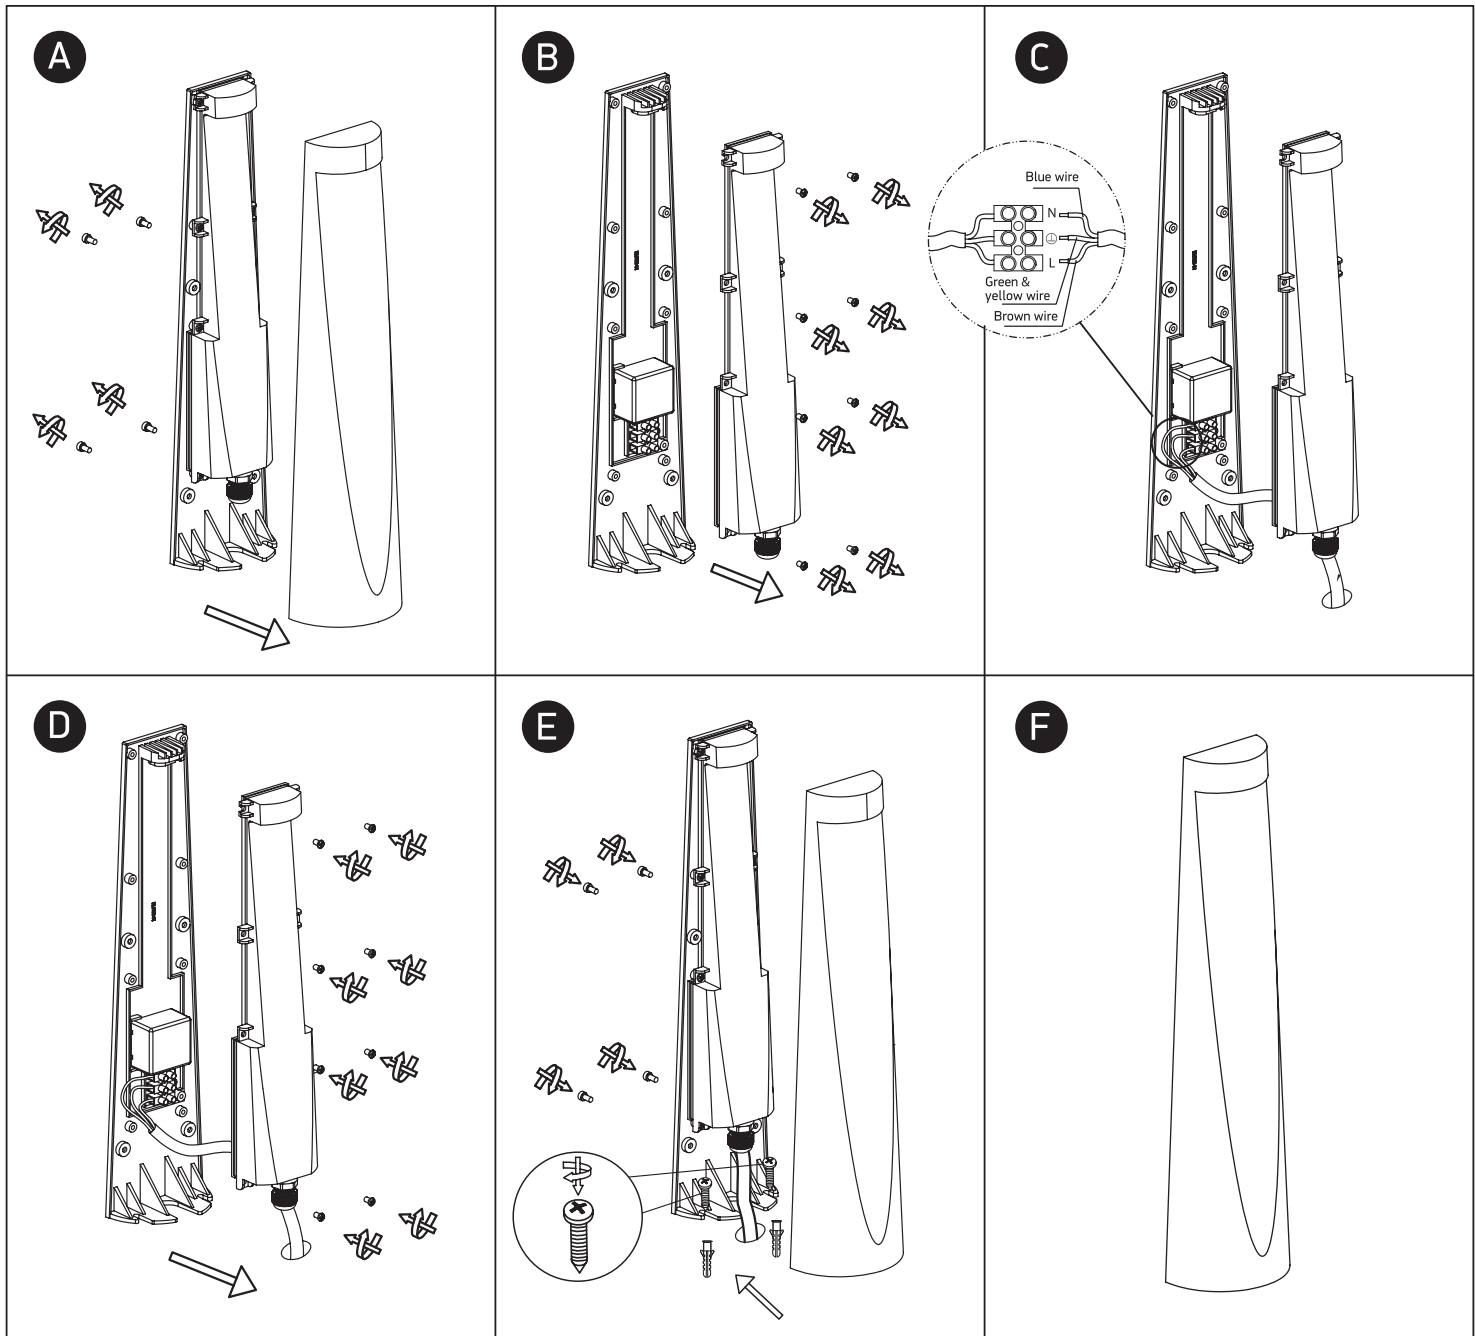

# INSTALLATION MANUAL

67358

**ecolight**

Ra>80

100-240V | 7W | IP65 | Die cast

Complete with driver

**Warnings:**

1. Make sure that the product is installed properly before connecting to electricity.
2. Do not cover the fitting.
3. Maintenance and installation should only be carried out by a professional electrician.