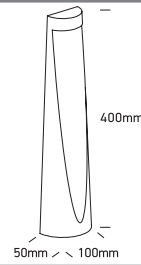

# INSTALLATION MANUAL

67358

**ecolight**

Ra>80

100-240V | 7W | IP65 | Die cast

Complete with driver

**Warnings:**

1. Make sure that the product is installed properly before connecting to electricity.
2. Do not cover the fitting.
3. Maintenance and installation should only be carried out by a professional electrician.