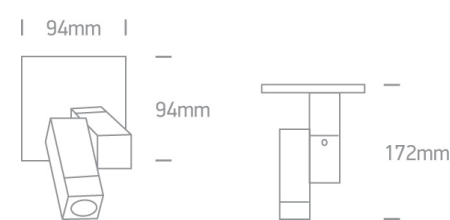

Downloads

Dimensions

Physical Specification

Item Group	13 Wall & Ceiling LED
Family	Indoor Mini Series Natural aluminium
Order Code	65102/W
Colour	Aluminium
Material	Natural Aluminium
Shape	Rectangular
Length	94mm
Width	94mm
Height	172mm
Surface Ceiling	Yes
Surface Wall	Yes
Indoor	Yes