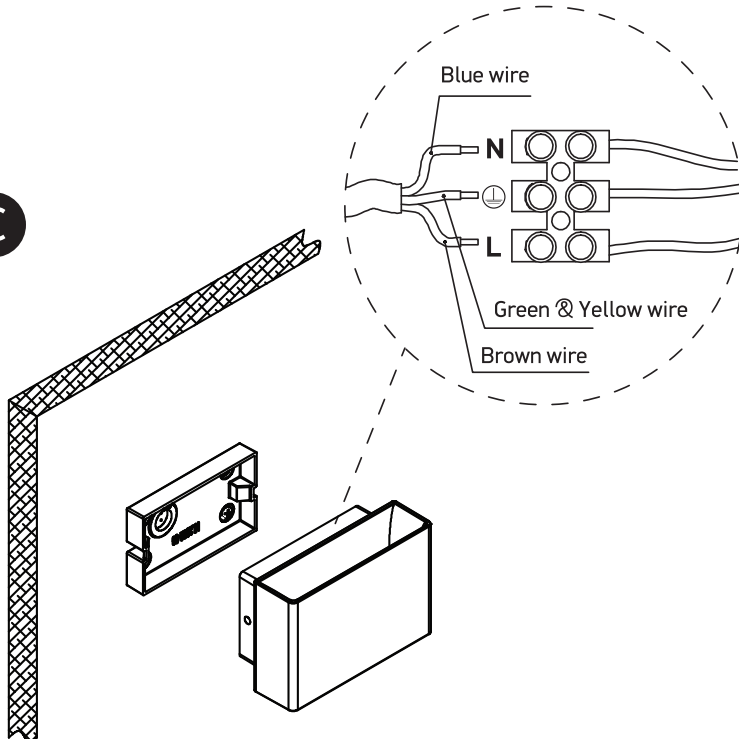

INSTALLATION MANUAL

67356

ecolight

230V | 5W | IP54 | Die cast

one
LIGHT

A

B

C

D

Warnings:

1. Make sure that the product is installed properly before connecting to electricity.
2. Do not cover the fitting.
3. Maintenance and installation should only be carried out by a professional electrician.