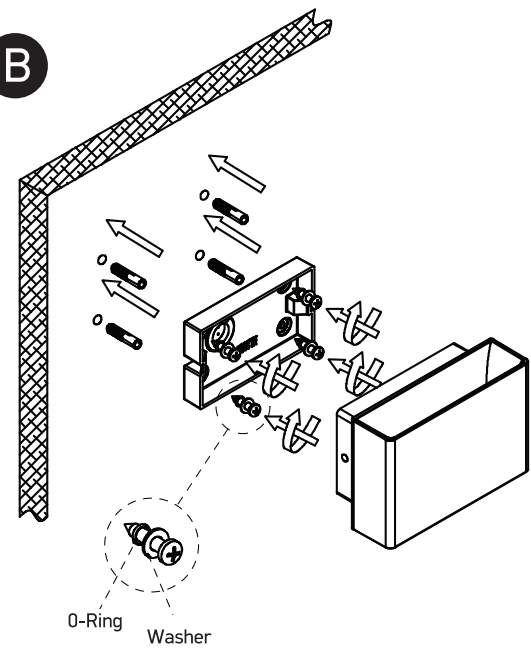

INSTALLATION MANUAL

67356

ecolight

230V | 5W | IP54 | Die cast

one
LIGHT

A

B

C

D

Warnings:

1. Make sure that the product is installed properly before connecting to electricity.
2. Do not cover the fitting.
3. Maintenance and installation should only be carried out by a professional electrician.