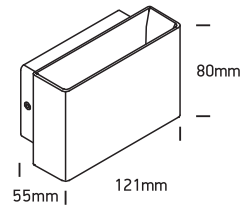

INSTALLATION MANUAL

67356

ecolight

230V | 5W | IP54 | Die cast

one
LIGHT

A

B

C