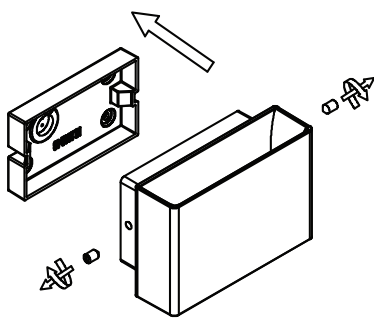

INSTALLATION MANUAL

67356

ecolight

230V | 5W | IP54 | Die cast

one
LIGHT

A

B

C

D

Warnings:

1. Make sure that the product is installed properly before connecting to electricity.
2. Do not cover the fitting.
3. Maintenance and installation should only be carried out by a professional electrician.