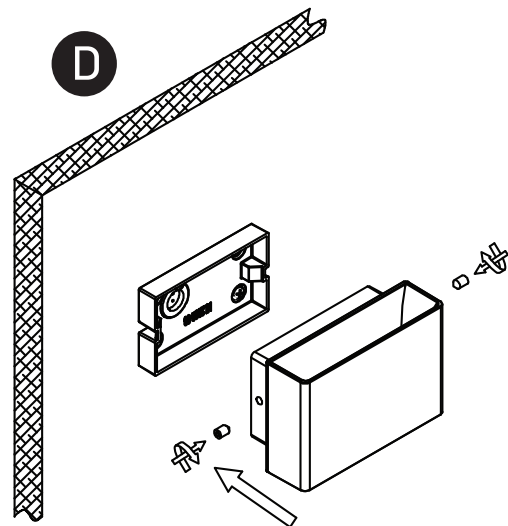

INSTALLATION MANUAL

67356

ecolight

230V | 5W | IP54 | Die cast

one
LIGHT

A

B

C

D

Warnings:

1. Make sure that the product is installed properly before connecting to electricity.
2. Do not cover the fitting.
3. Maintenance and installation should only be carried out by a professional electrician.