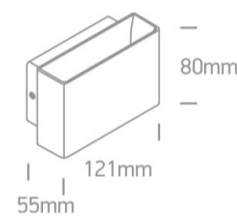

13 Wall & Ceiling LED>Outdoor Wall Up & Down Lights Die cast

67356/W/W

5W LED wall light, IP54, ideal for both indoor and outdoor installation.

Supplied with non-dimmable LED driver.

Complies with standard EN60598-1 and any other specific standards.

Downloads

Dimensions

Gallery

Physical Specification

Item Group

13 Wall & Ceiling LED

Family

Outdoor Wall Up & Down Lights Die cast

Length

121mm

Width	80mm
Height	55mm
Surface Wall	Yes
Indoor	Yes
Outdoor	Yes
Adjustable	No

Electrical Characteristics

Gear	No
Fitting + Driver	
Input Voltage	220-240V
50 Hz	Yes
60 Hz	Yes
Safety Class	
Power(Watts)	5W
IP Rating	IP54
Light Source	LED built in
Dimmable	No
F Mark	

Illumination Data

Colour Temperature	3000K
Lumen Output	170lm
Light Efficiency	34lm/W
Illumination Diagram	

Packing Info

Box Length	14cm
Box Width	10,5cm

Box Height	9,5cm
Box Weight	0.556kg
Pcs/Carton	18
Barcode	5291889039488
HS Code	9405409900