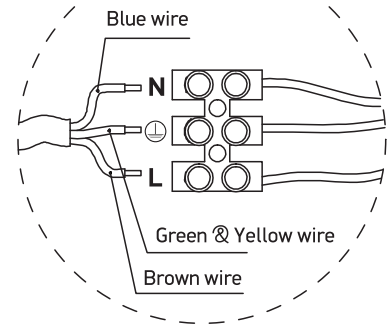

INSTALLATION MANUAL

67354

ecolight

100-240V | 2x3W | IP54 | Die cast

Complete with driver

A

B

C