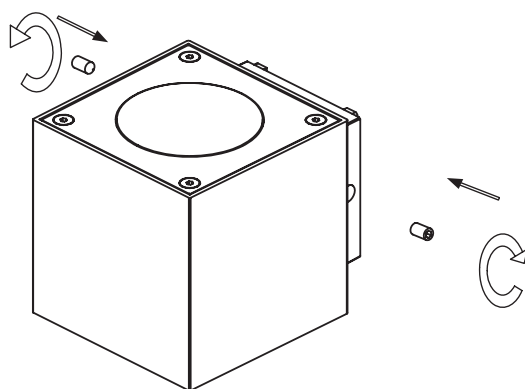

INSTALLATION MANUAL

67354

ecolight

100-240V | 2x3W | IP54 | Die cast

Complete with driver

A

B

C