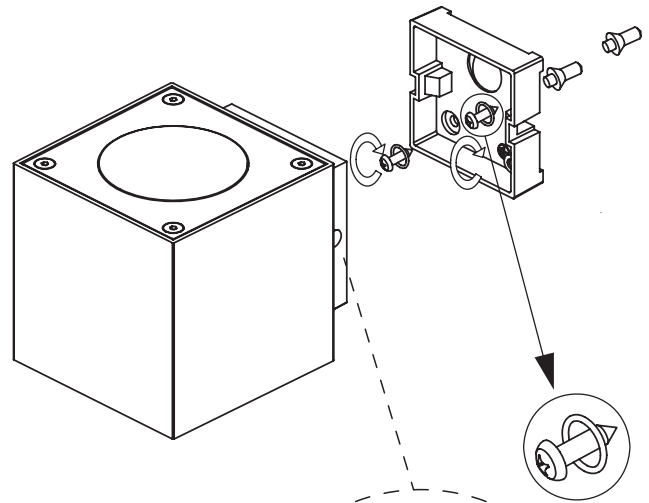

INSTALLATION MANUAL

67354

ecolight

100-240V | 2x3W | IP54 | Die cast

Complete with driver

A

B

C