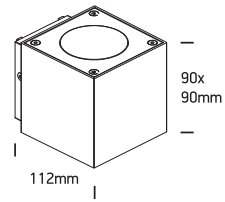

INSTALLATION MANUAL

67354

ecolight

100-240V | 2x3W | IP54 | Die cast

Complete with driver

A

B

C