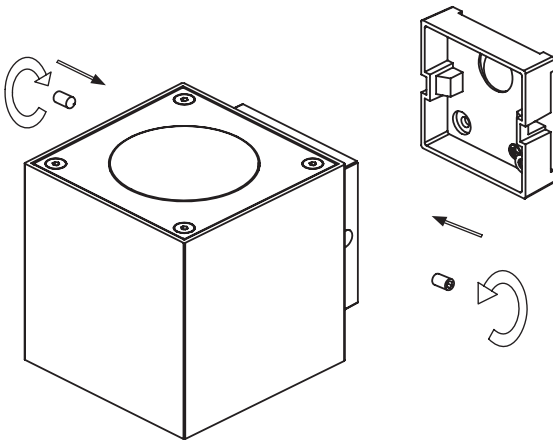

INSTALLATION MANUAL

67354

ecolight

100-240V | 2x3W | IP54 | Die cast

Complete with driver

A

B

C