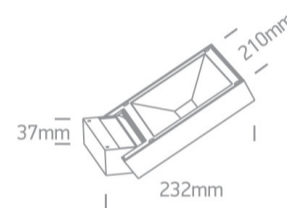

13 Wall & Ceiling LED>Outdoor Wall Washers Die cast

67346/W/W

12W LED wall washer, IP65.

Complete with driver.

Complies with standard EN60598-1 and any other specific standards.

Downloads

Dimensions

Gallery

White

Material

Die Cast

Diffuser Material

Glass

Shape

Rectangular

Length	210mm
Width	37mm
Height	232mm
Surface Wall	Yes
Outdoor	Yes
Adjustable	1 Direction