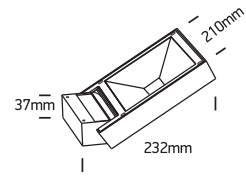

INSTALLATION MANUAL

67346

ecolight

230V | SMD 2835 | 12W | IP65 | Die cast | Adjustable

Complete with driver.

80
CRI

Warnings:

1. Make sure that the product is installed properly before connecting to electricity.
2. Do not cover the fitting.
3. Maintenance and installation should only be carried out by a professional electrician.