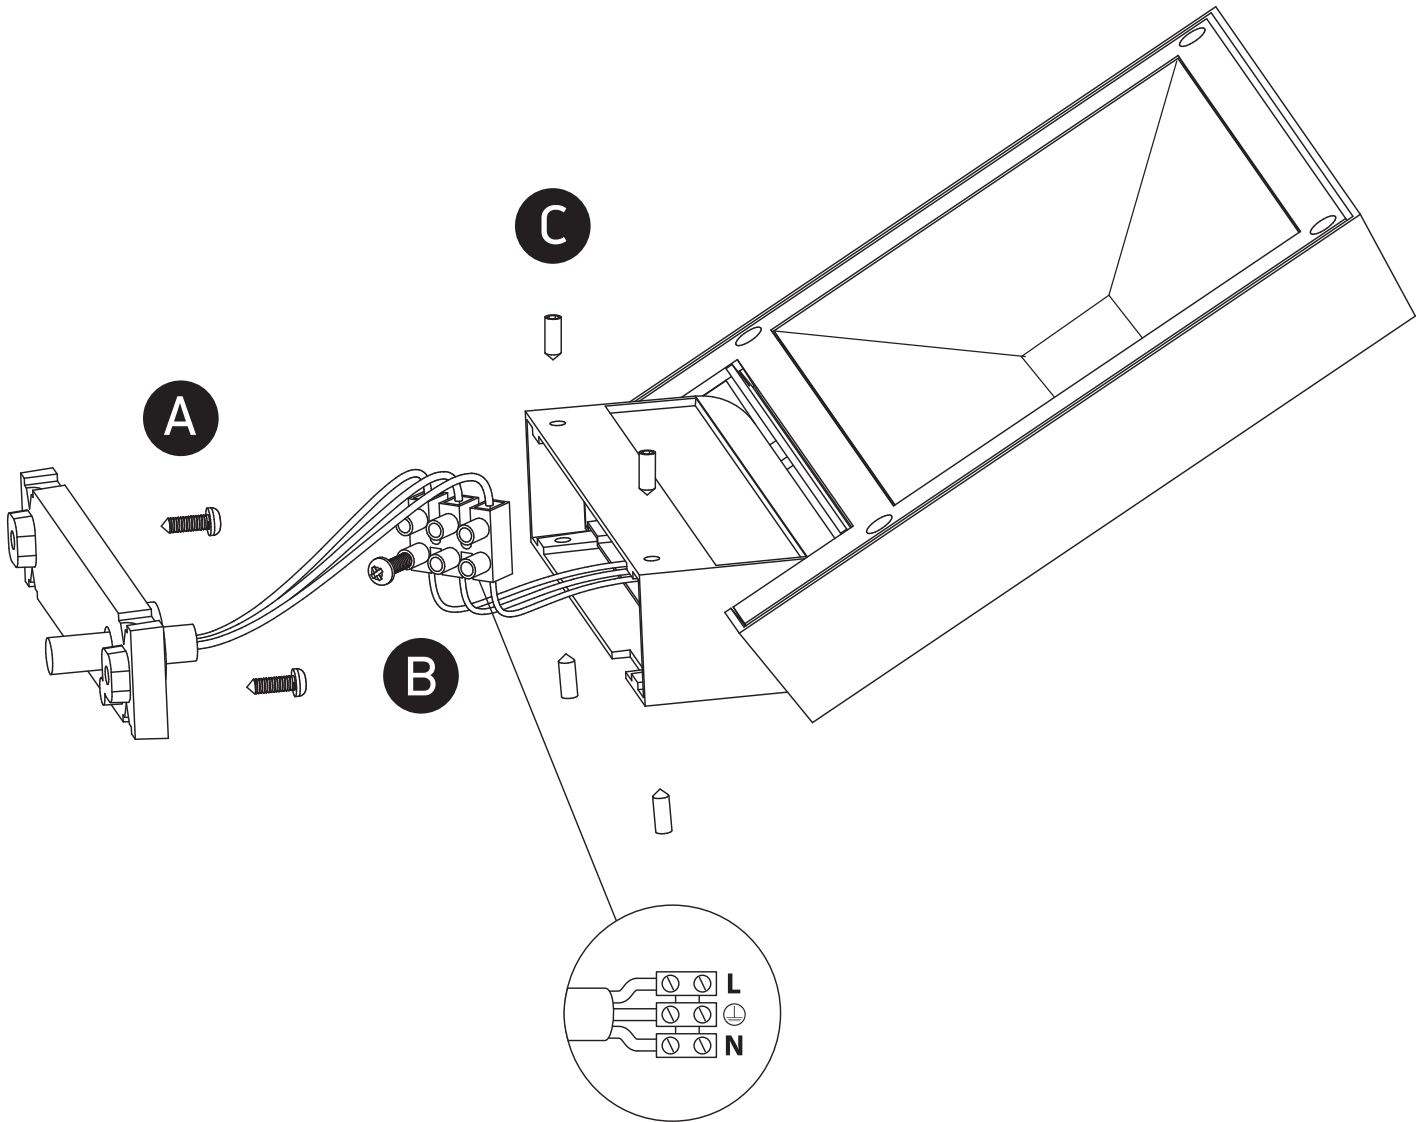

INSTALLATION MANUAL

67346

ecolight

230V | SMD 2835 | 12W | IP65 | Die cast | Adjustable

Complete with driver.

80
CRI

Warnings:

1. Make sure that the product is installed properly before connecting to electricity.
2. Do not cover the fitting.
3. Maintenance and installation should only be carried out by a professional electrician.