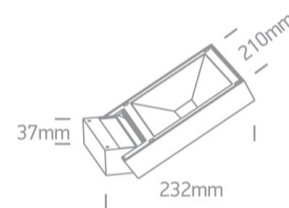

13 Wall & Ceiling LED > Outdoor Wall Washers Die cast

67346/AN/W

12W LED wall washer, IP65.

Complete with driver.

Complies with standard EN60598-1 and any other specific standards.

Downloads

Dimensions

Gallery

Anthracite

Material

Die Cast

Diffuser Material

Glass

Shape

Rectangular

Length	210mm
Width	37mm
Height	232mm
Surface Wall	Yes
Outdoor	Yes
Adjustable	1 Direction