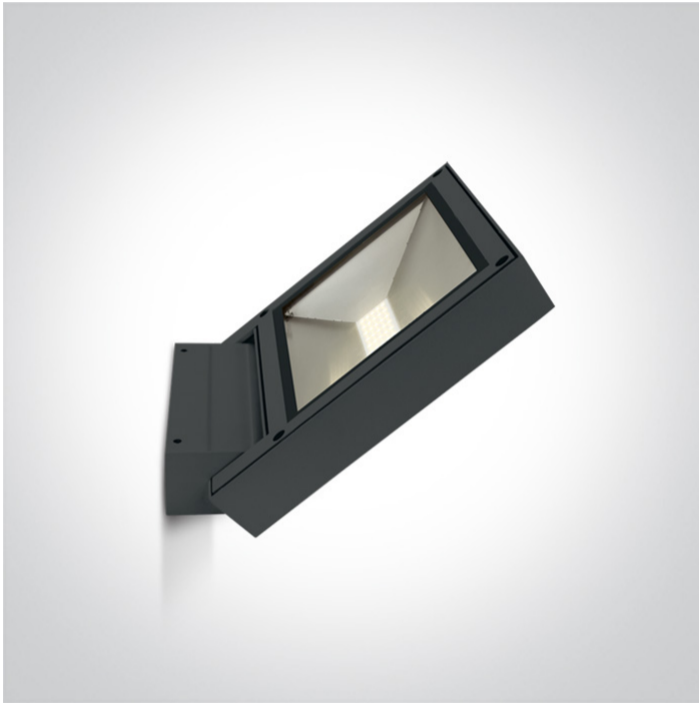

13 Wall & Ceiling LED > Outdoor Wall Washers Die cast

67346/AN/W

12W LED wall washer, IP65.

Complete with driver.

Complies with standard EN60598-1 and any other specific standards.

Downloads

Dimensions

Gallery

Physical Specification

Item Group

13 Wall & Ceiling LED

Family

Outdoor Wall Washers Die cast

Order Code

67346/AN/W

Colour

Anthracite

Material

Die Cast

Diffuser Material

Glass

Shape

Rectangular

Length	210mm
Width	37mm
Height	232mm
Surface Wall	Yes
Outdoor	Yes
Adjustable	1 Direction

Electrical Characteristics

Gear	Built In
Fitting + Driver	
Input Voltage	220-240V
50 Hz	Yes
60 Hz	Yes
Safety Class	
Power(Watts)	12W
IP Rating	IP65
Light Source	LED built in
Dimmable	No
F Mark	

Fitting	
Input Type	Constant Current
Input Current	250mA
Voltage	44
Safety Class	
Power(Watts)	11W
IP Rating	IP65
Light Source	LED built in
LED Type	SMD 2835
LED Brand	Edison