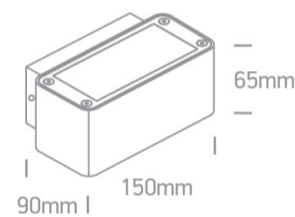

13 Wall & Ceiling LED>Outdoor Wall Up & Down Lights Die cast

67342/G/W

4x3W LED wall light, IP54, ideal for both indoor and outdoor installation.

Complete with driver.

Complies with standard EN60598-1 and any other specific standards.

Downloads

Dimensions

Gallery

Physical Specification

Item Group

13 Wall & Ceiling LED

Family

Outdoor Wall Up & Down Lights Die cast

Length

150mm

Width	90mm
Height	65mm
Surface Wall	Yes
Indoor	Yes
Outdoor	Yes
Adjustable	No

Electrical Characteristics

Gear	Built In
Fitting + Driver	
Input Voltage	220-240V
50 Hz	Yes
60 Hz	Yes
Safety Class	
Power(Watts)	4x3W
IP Rating	IP54
Light Source	LED built in
Dimmable	No
F Mark	

Illumination Data

Colour Temperature	3000K
Lumen Output	350lm
Light Efficiency	29,16lm/W
Illumination Diagram	

Packing Info

Box Length	16cm
Box Width	7cm
Box Height	10cm
Box Weight	0.950kg
Pcs/Carton	12
Barcode	5291889034872
HS Code	9405409900