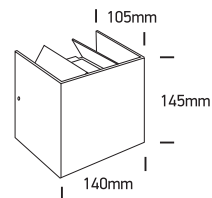

# INSTALLATION MANUAL

67340A

**ecolight**

230V | COB LED | 2x3W | IP54 | Die cast | Adjustable beam  
Complete with 700mA driver.

80  
CRI