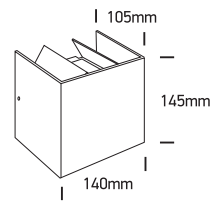

INSTALLATION MANUAL

67340A

ecolight

230V | COB LED | 2x3W | IP54 | Die cast | Adjustable beam
Complete with 700mA driver.

80
CRI

Warnings:

1. Make sure that the product is installed properly before connecting to electricity.
2. Do not cover the fitting.
3. Maintenance and installation should only be carried out by a professional electrician.