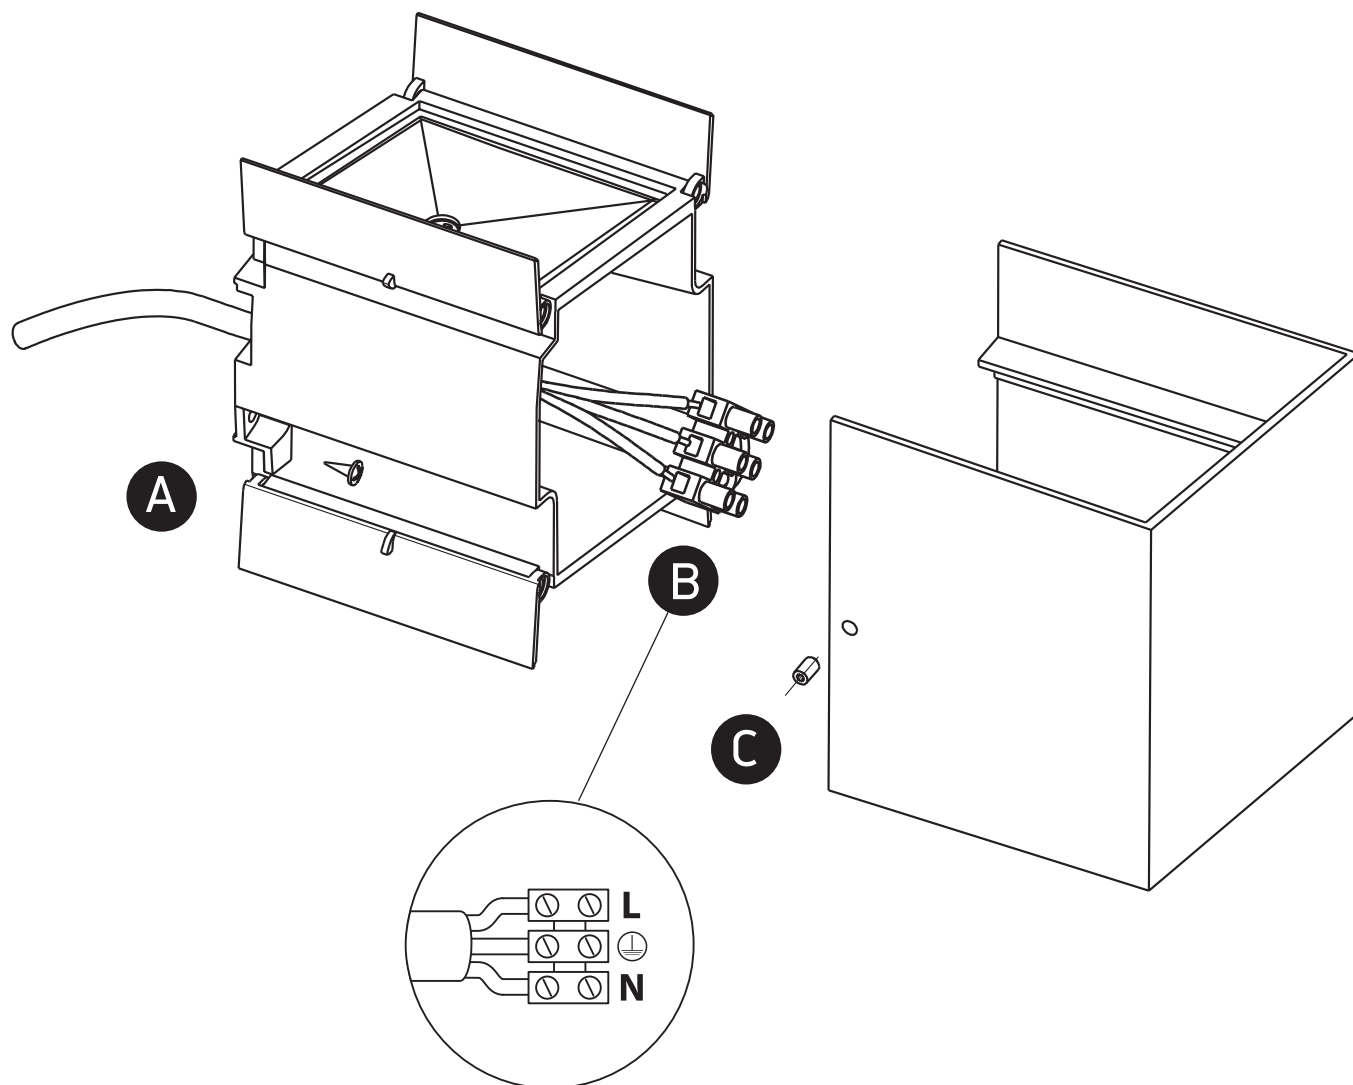

INSTALLATION MANUAL

67340A

ecolight

230V | COB LED | 2x3W | IP54 | Die cast | Adjustable beam
Complete with 700mA driver.

80
CRI

Warnings:

1. Make sure that the product is installed properly before connecting to electricity.
2. Do not cover the fitting.
3. Maintenance and installation should only be carried out by a professional electrician.