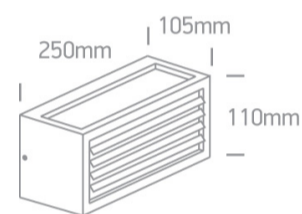

12 Wall &amp; Ceiling &gt; Outdoor E27 Square Die cast

**67328A/G**

20W Outdoor E27 Square Die Cast

Complies with standard EN60598-1 and any other specific standards

## Dimensions