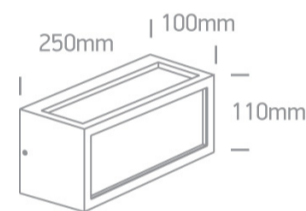

13 Wall &amp; Ceiling &gt; Outdoor E27 Square Die cast

67328/G

12W Outdoor E27 Square Die Cast

Complies with standard EN60598-1 and any other specific standards

## Dimensions

## Physical Specification

Item Group	13 Wall & Ceiling
Family	Outdoor E27 Square Die cast
Order Code	67328/G
Colour	Grey
Material	Die Cast
Diffuser Material	Glass
Shape	Rectangular
Length	250mm
Width	100mm
Height	110mm
Surface Wall	Yes
Indoor	Yes