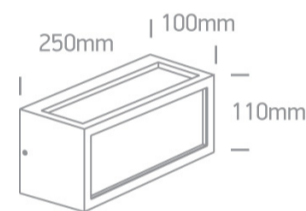

13 Wall & Ceiling > Outdoor E27 Square Die cast

67328/AN

12W Outdoor E27 Square Die Cast

Complies with standard EN60598-1 and any other specific standards

Downloads

Dimensions

Physical Specification

Item Group	13 Wall & Ceiling
Family	Outdoor E27 Square Die cast
Order Code	67328/AN
Colour	Anthracite
Material	Die Cast
Diffuser Material	PC
Shape	Rectangular
Length	250mm
Width	100mm
Height	110mm
Surface Wall	Yes
Indoor	Yes