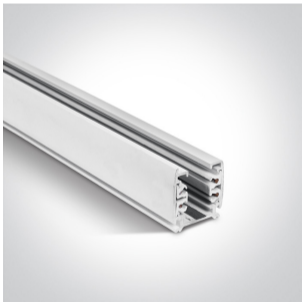

Related items

40002A/W