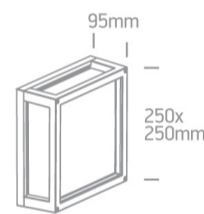

12 Wall & Ceiling>Outdoor E27 Square Die cast

67292/G

2X 15W Outdoor E27 Square Die Cast

Complies with standard EN60598-1 and any other specific standards

Downloads

Dimensions

Physical Specification

Item Group	12 Wall & Ceiling
Family	Outdoor E27 Square Die cast
Order Code	67292/G
Colour	Grey
Material	Die Cast
Diffuser Material	Glass
Shape	Rectangular
Length	250mm
Width	250mm
Height	95mm
Surface Ceiling	Yes
Surface Wall	Yes