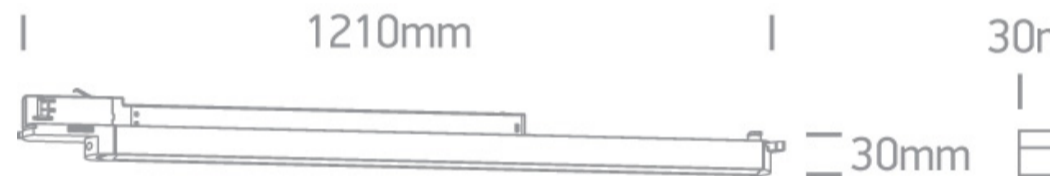

09 Track Lights &gt; LED Linear Track Light

65025T/B/W

LED Linear track light, high lumen output ideal for shops and showrooms.

Complete with driver.

Complies with standard EN60598-1 and any other specific standards.

## Dimensions

Black

Material

Aluminium

Diffuser Material

PC

Shape

Rectangular

Length	1210mm
Width	30mm
Height	30mm
Track mounted	Yes
Indoor	Yes
Adjustable	No