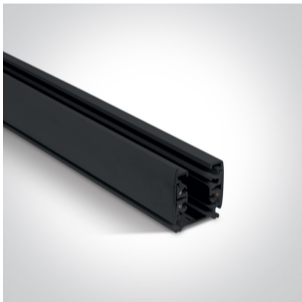

Related items

40002A/B