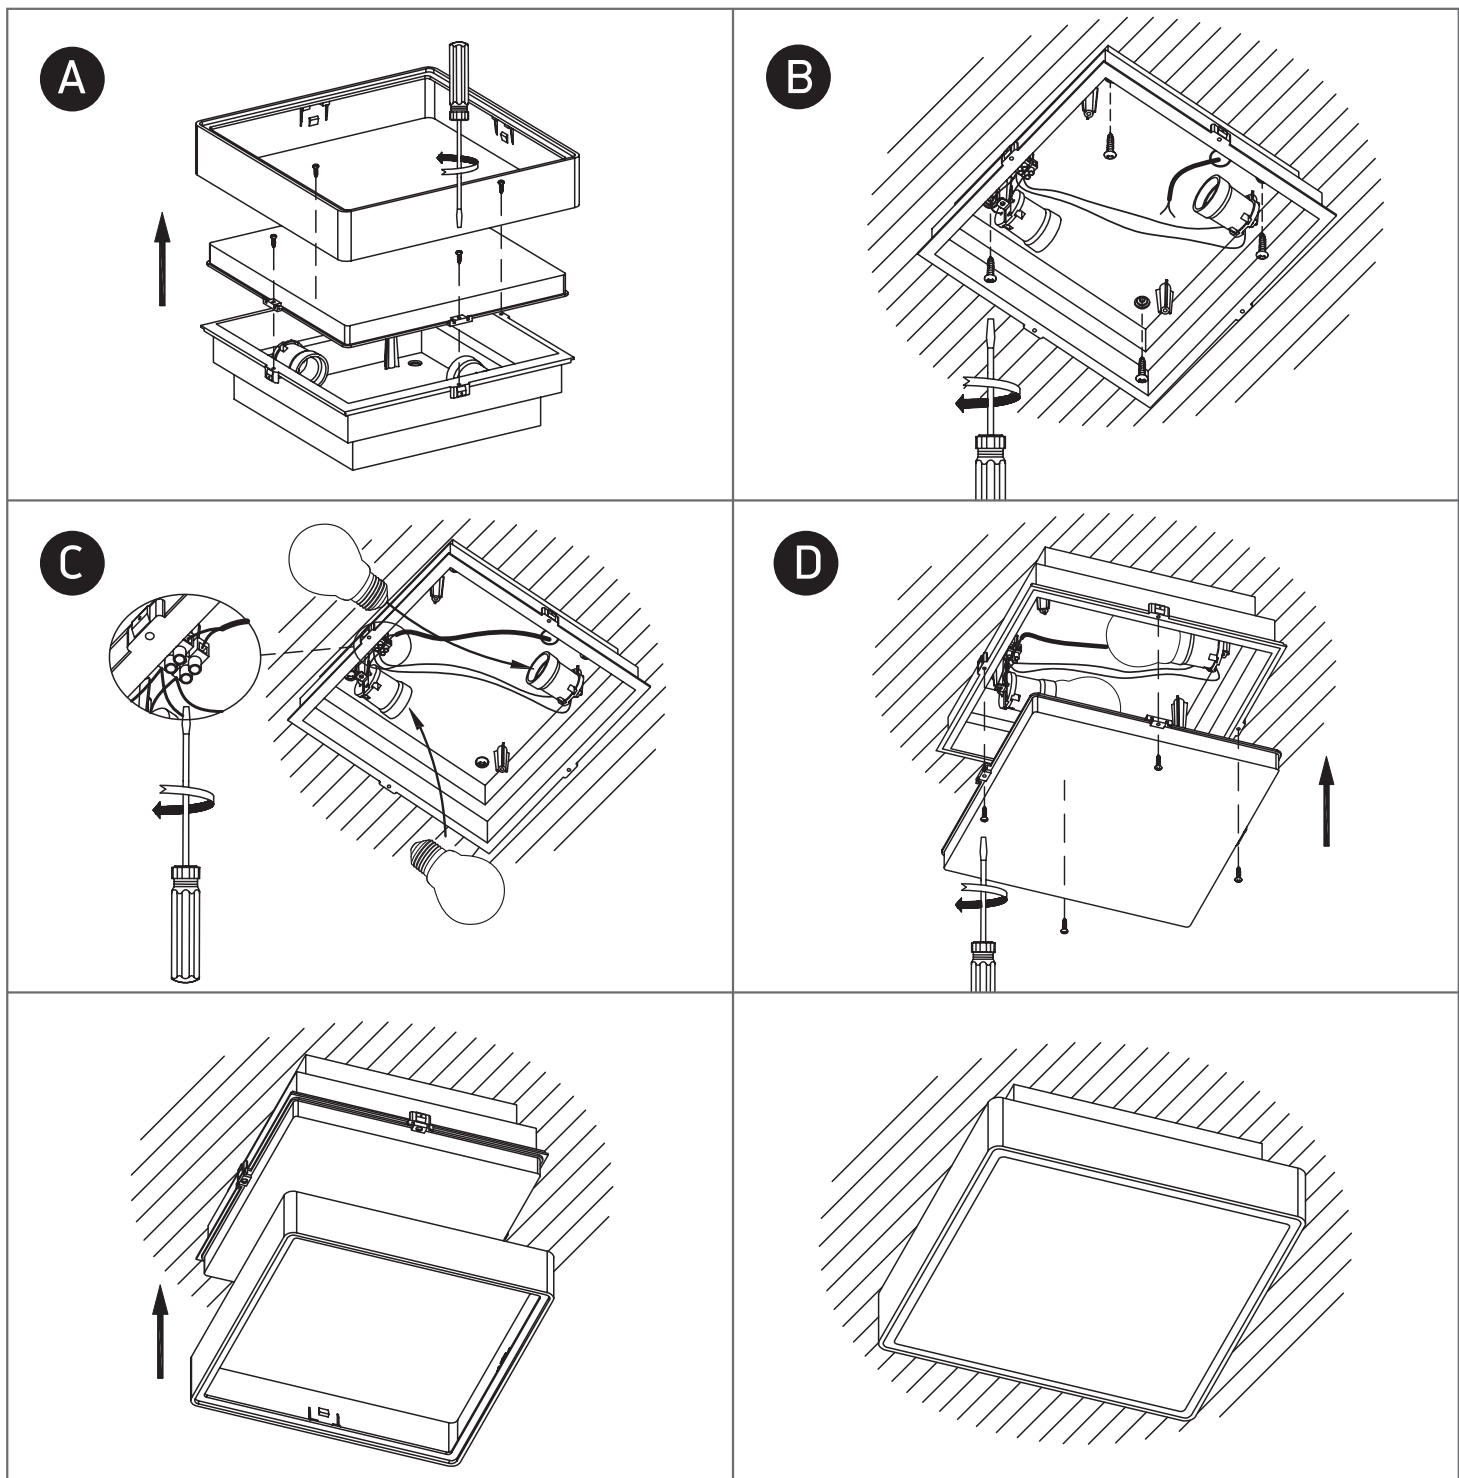

INSTALLATION MANUAL

67282EA

100-240V | E27 | 2x12W | IP65 | ABS+PC

one
LIGHT

Warnings:

1. Make sure that the product is installed properly before connecting to electricity.
2. Do not cover the fitting.
3. Maintenance and installation should only be carried out by a professional electrician.