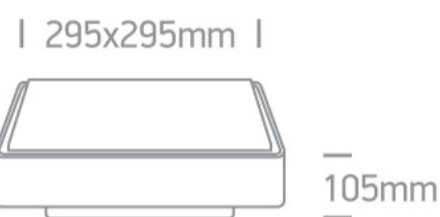

14 Plafo>The E27 Plafo Outdoor Range Square

67282EA/W

2xE27 plafo light, ABS body and PC diffuser, IP65 rate, ideal for indoor and outdoor application.

Complies with standard EN60598-1 and any other specific standards.

Downloads

Dimensions

Physical Specification

Item Group	14 Plafo
Family	The E27 Plafo Outdoor Range Square
Order Code	67282EA/W
Colour	White
Material	ABS
Diffuser Material	PC
Shape	Rectangular
Length	295mm
Width	295mm
Height	105mm
Surface Ceiling	Yes
Indoor	Yes

Illumination Data

Illumination Diagram

Packing Info

Box Length	30,5cm
Box Width	30,5cm
Box Height	11cm
Box Weight	1.340kg
Pcs/Carton	10
Barcode	5291889054887

Certification & Warranty

Warranty

2 Years

Weee Directive