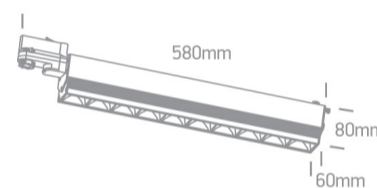

09 Track Lights&gt;Adjustable LED Linear Track Light

65024T/B/W

10X5W COB linear track light spot  $\pm 45^\circ$  adjustable, ideal for shops and showrooms.

Complete with driver.

Complies with standard EN60598-1 and any other specific standards.

## Dimensions

Black

Material

Aluminium + Plastic

Shape

Rectangular

Length

580mm

Width	60mm
Height	80mm
Track mounted	Yes
Indoor	Yes
Adjustable	1 Direction