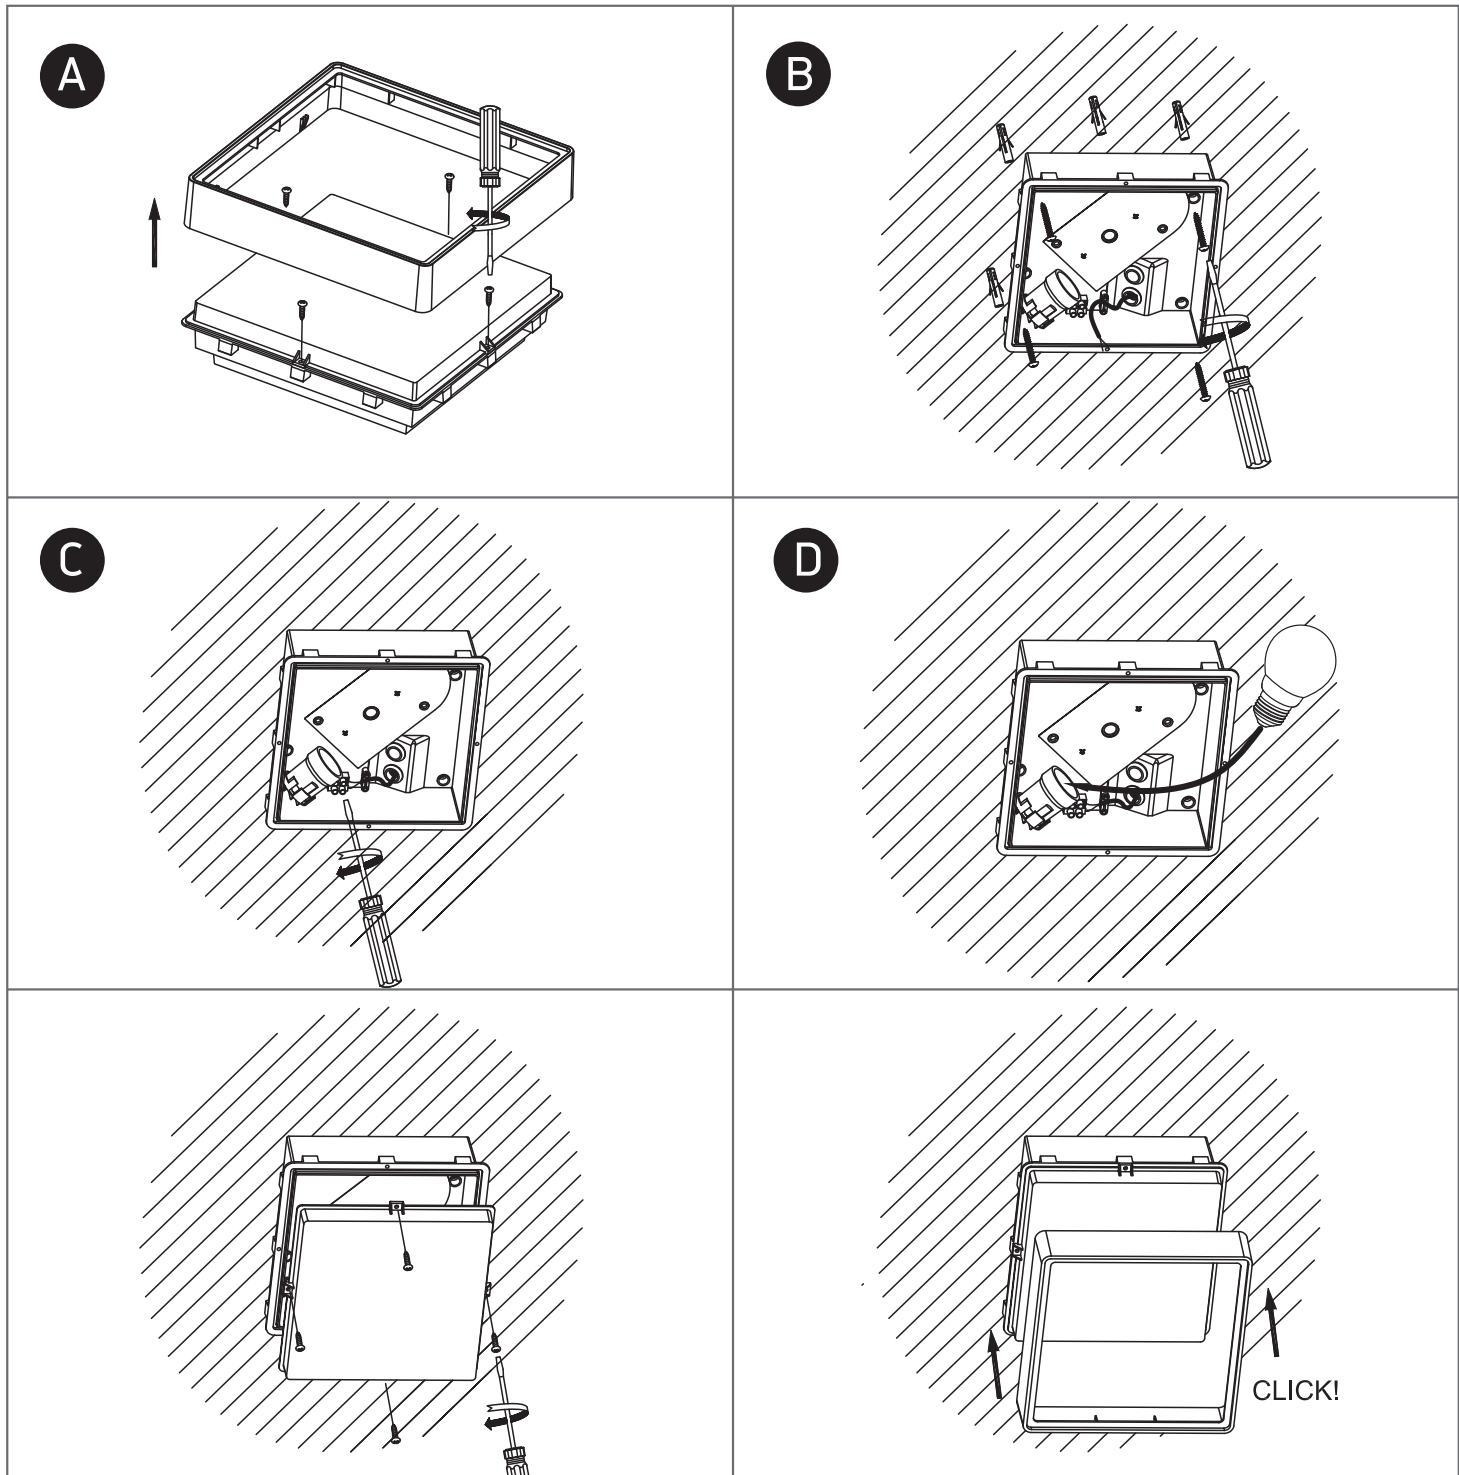

INSTALLATION MANUAL

67282E

100-240V | E27 | 12W | IP65 | Plastic

one
LIGHT

Warnings:

1. Make sure that the product is installed properly before connecting to electricity.
2. Do not cover the fitting.
3. Maintenance and installation should only be carried out by a professional electrician.