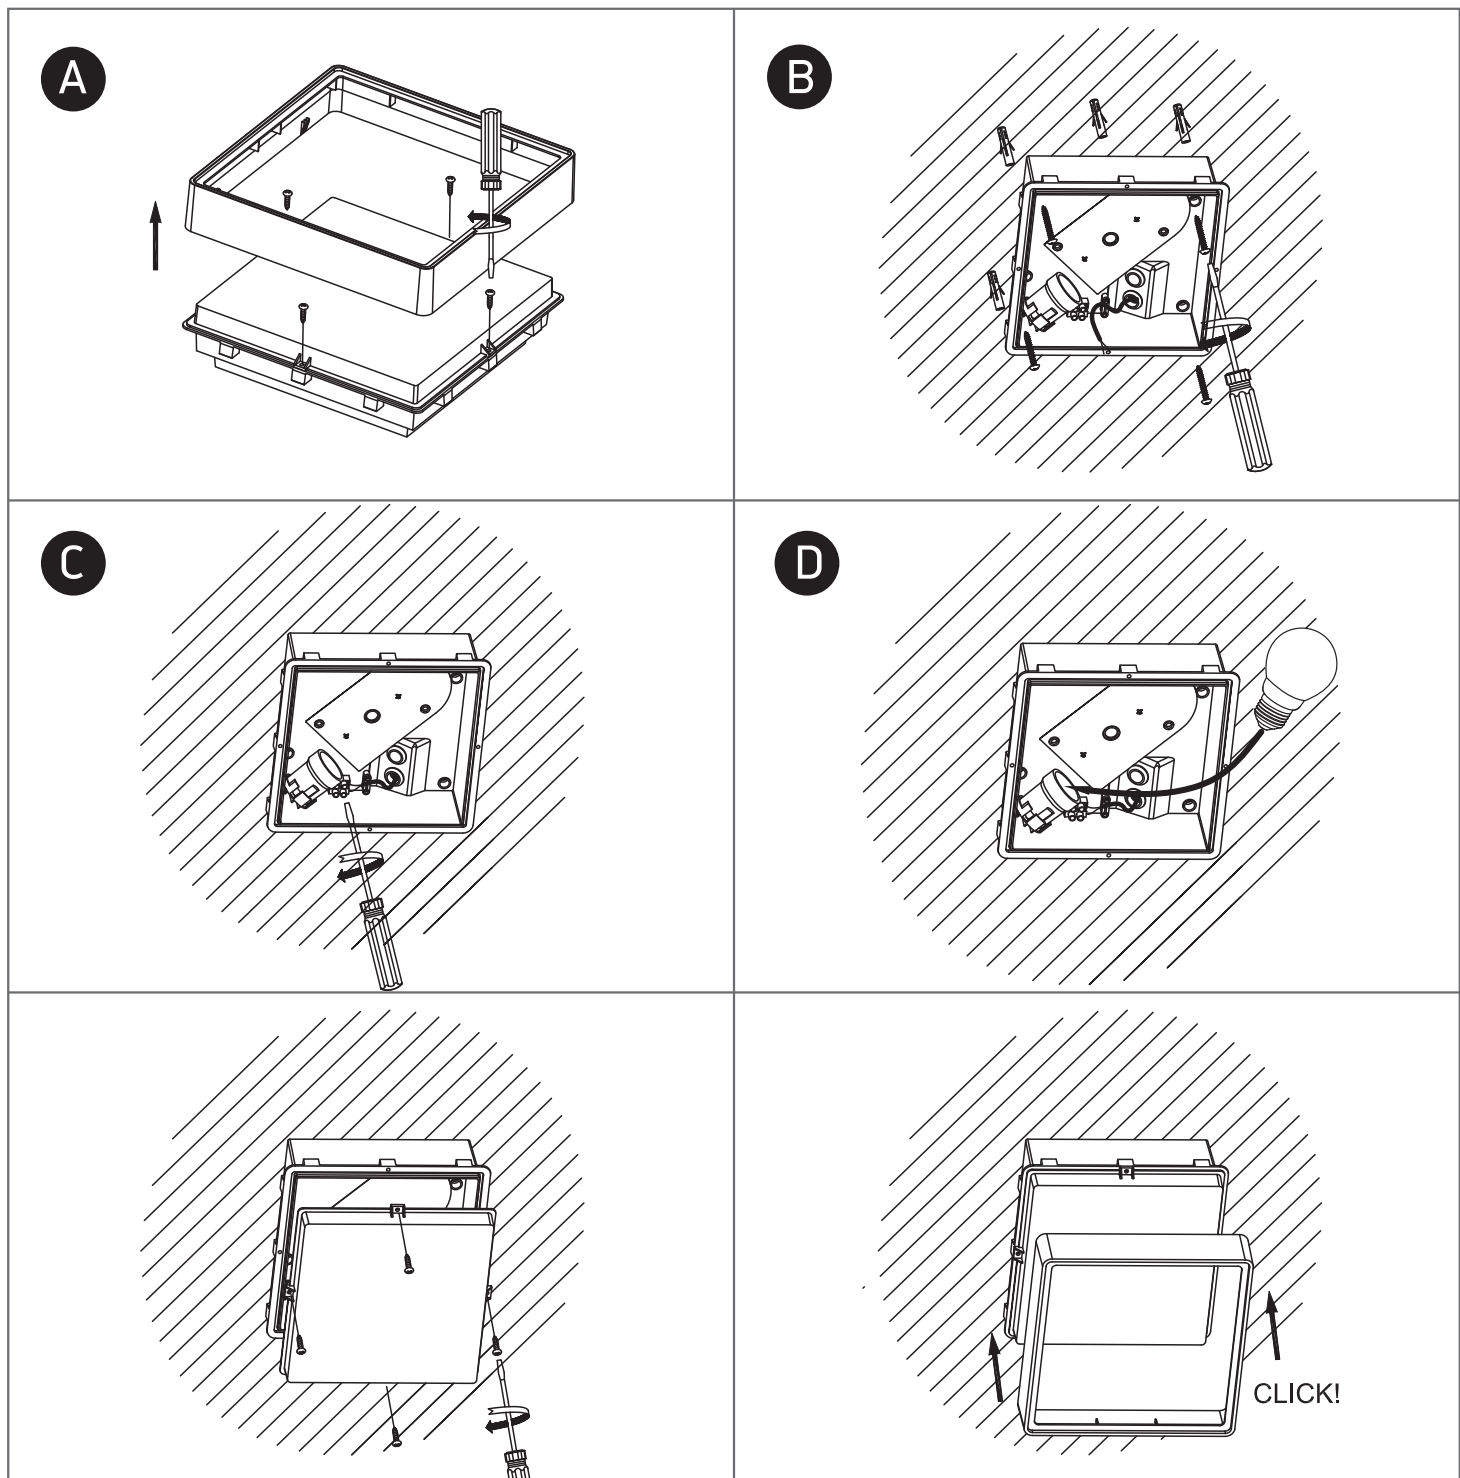

INSTALLATION MANUAL

67282E

100-240V | E27 | 12W | IP65 | Plastic

one
LIGHT

Warnings:

1. Make sure that the product is installed properly before connecting to electricity.
2. Do not cover the fitting.
3. Maintenance and installation should only be carried out by a professional electrician.