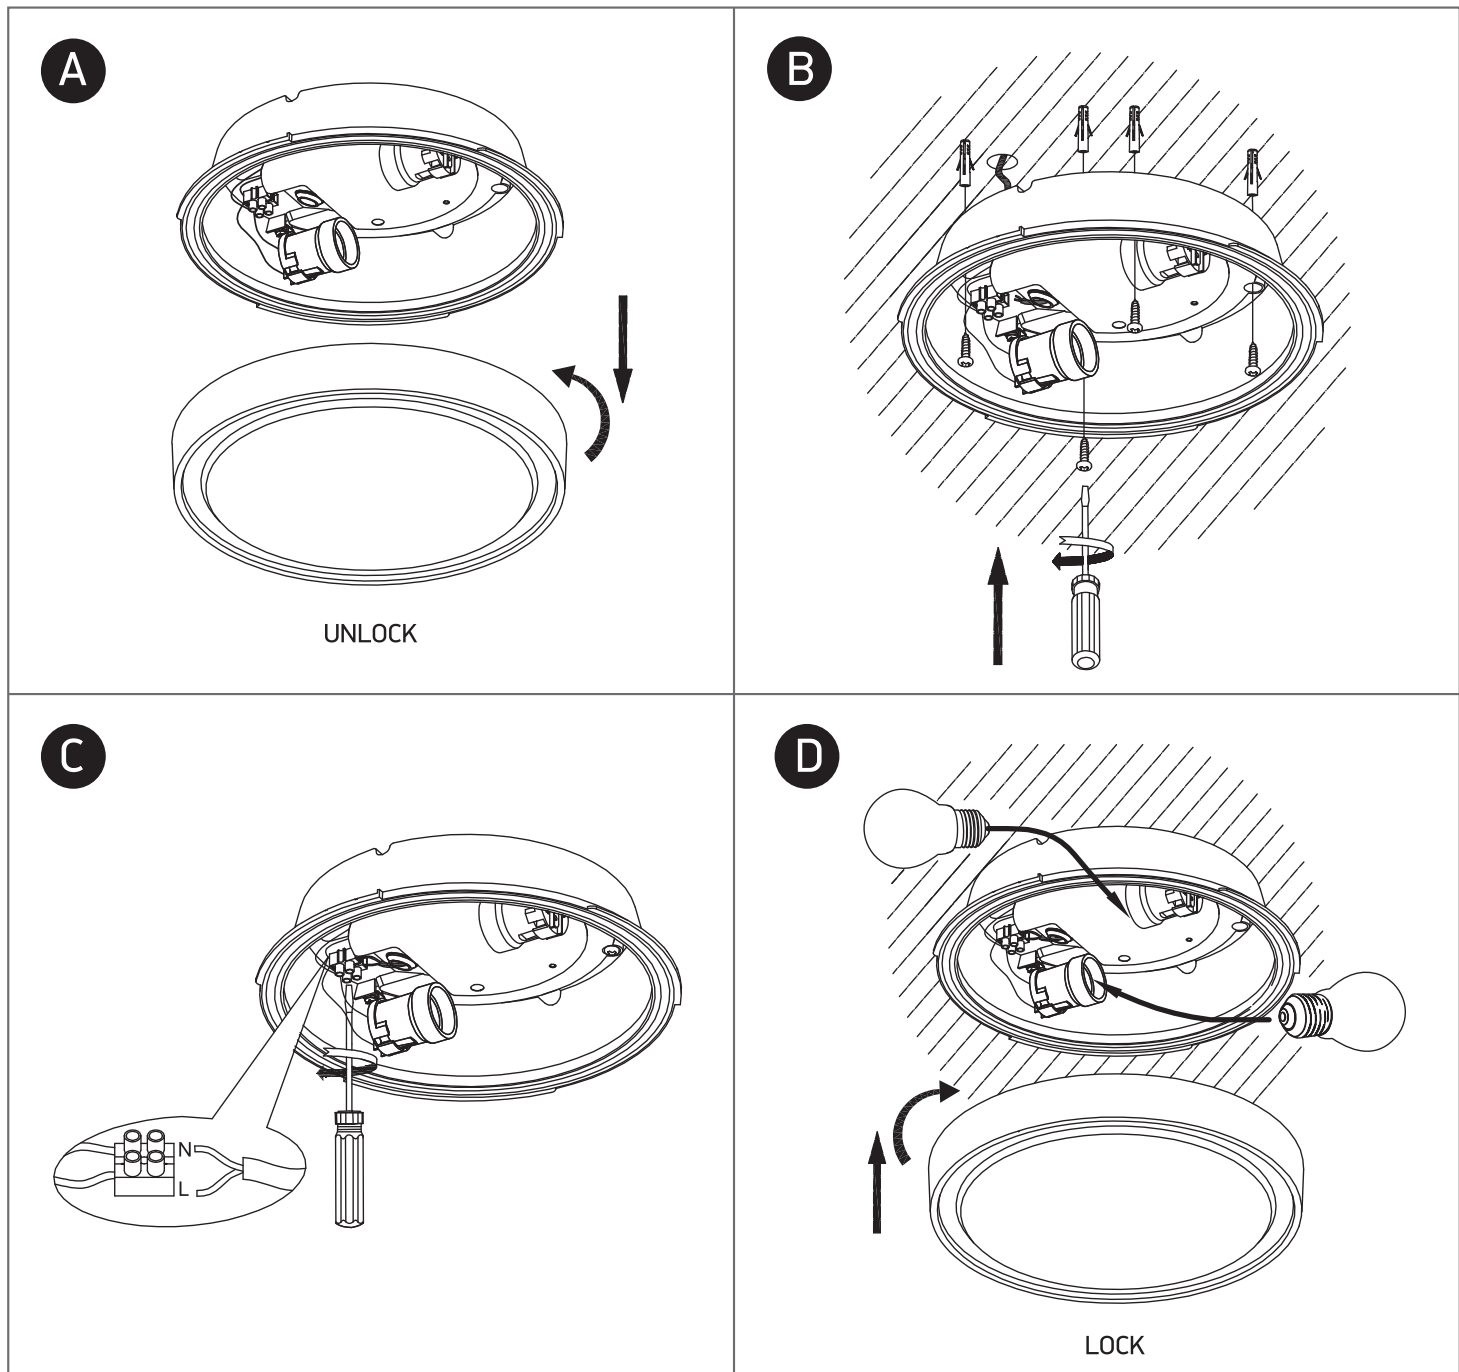

INSTALLATION MANUAL

67280EA

100-240V | E27 | 2x12W | IP65 | ABS+PC

one
LIGHT

Warnings:

1. Make sure that the product is installed properly before connecting to electricity.
2. Do not cover the fitting.
3. Maintenance and installation should only be carried out by a professional electrician.