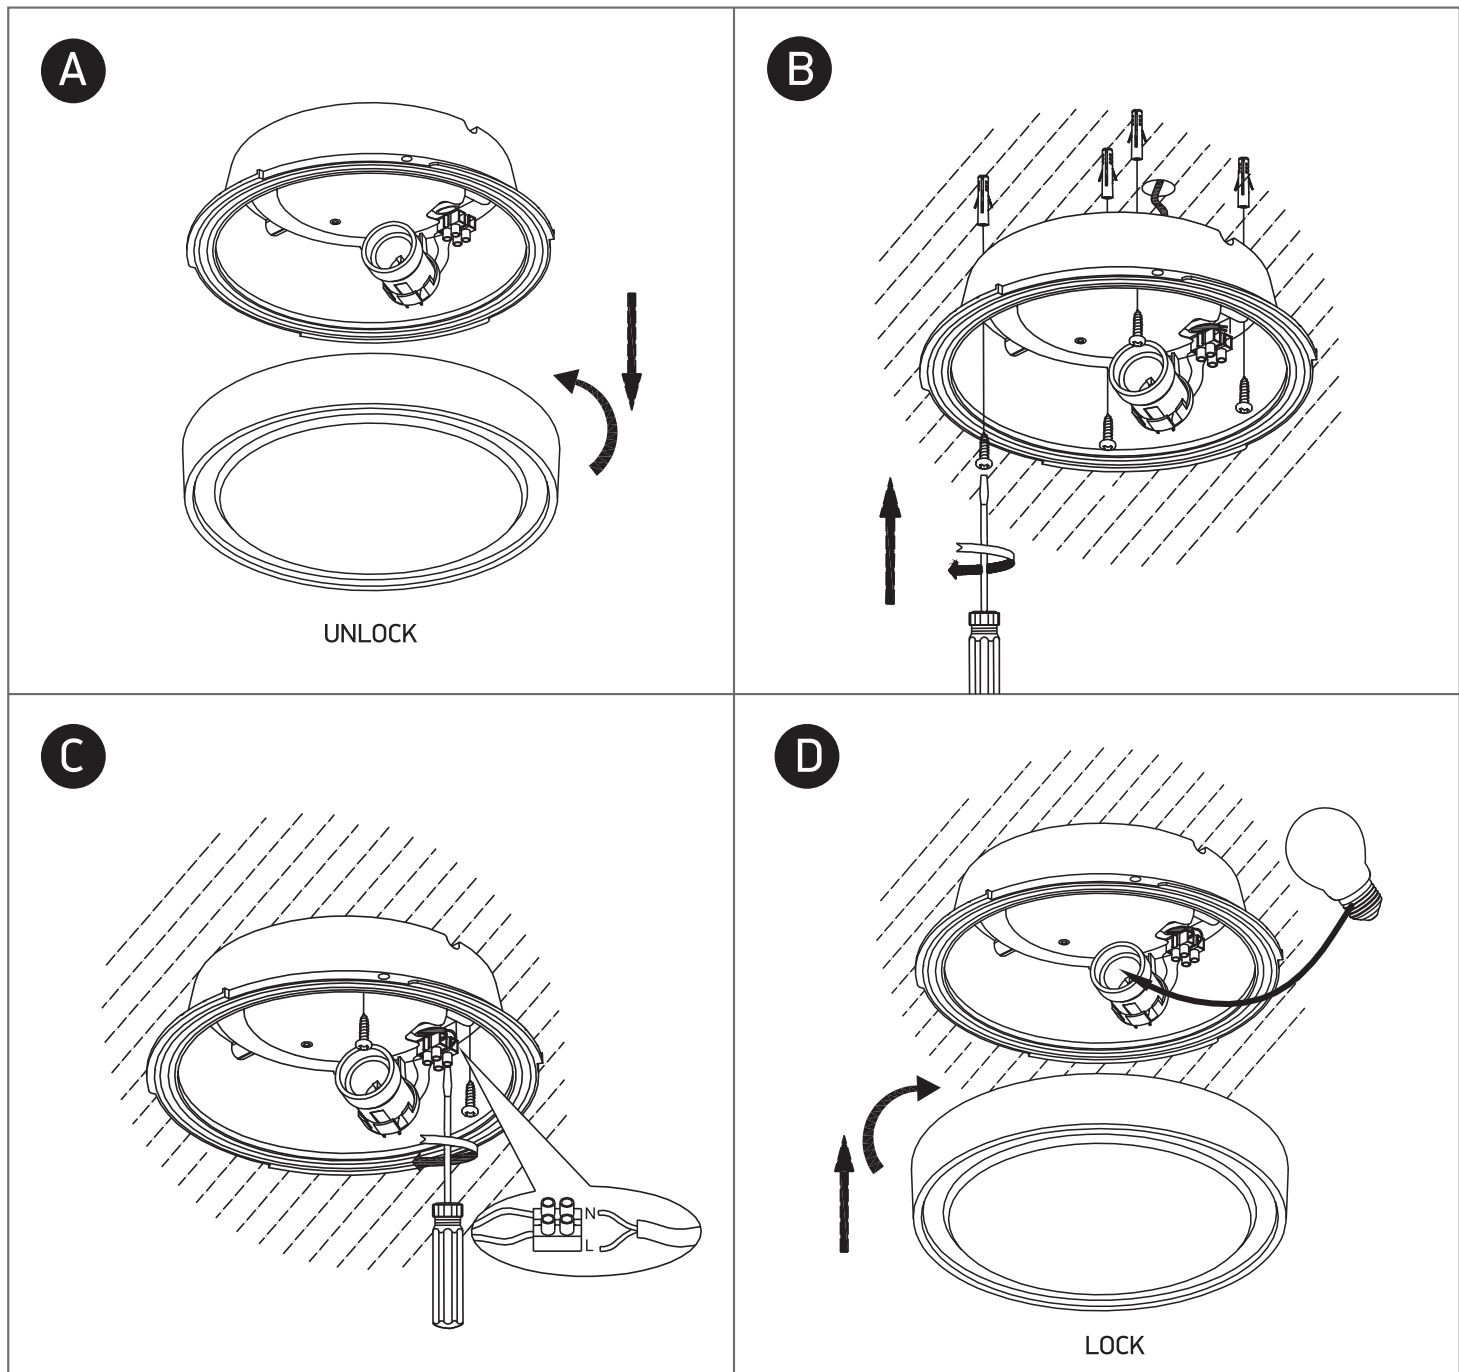

# INSTALLATION MANUAL

67280E

100-240V | E27 | 12W | IP65 | ABS+PC

**one**  
LIGHT

## Warnings:

1. Make sure that the product is installed properly before connecting to electricity.
2. Do not cover the fitting.
3. Maintenance and installation should only be carried out by a professional electrician.