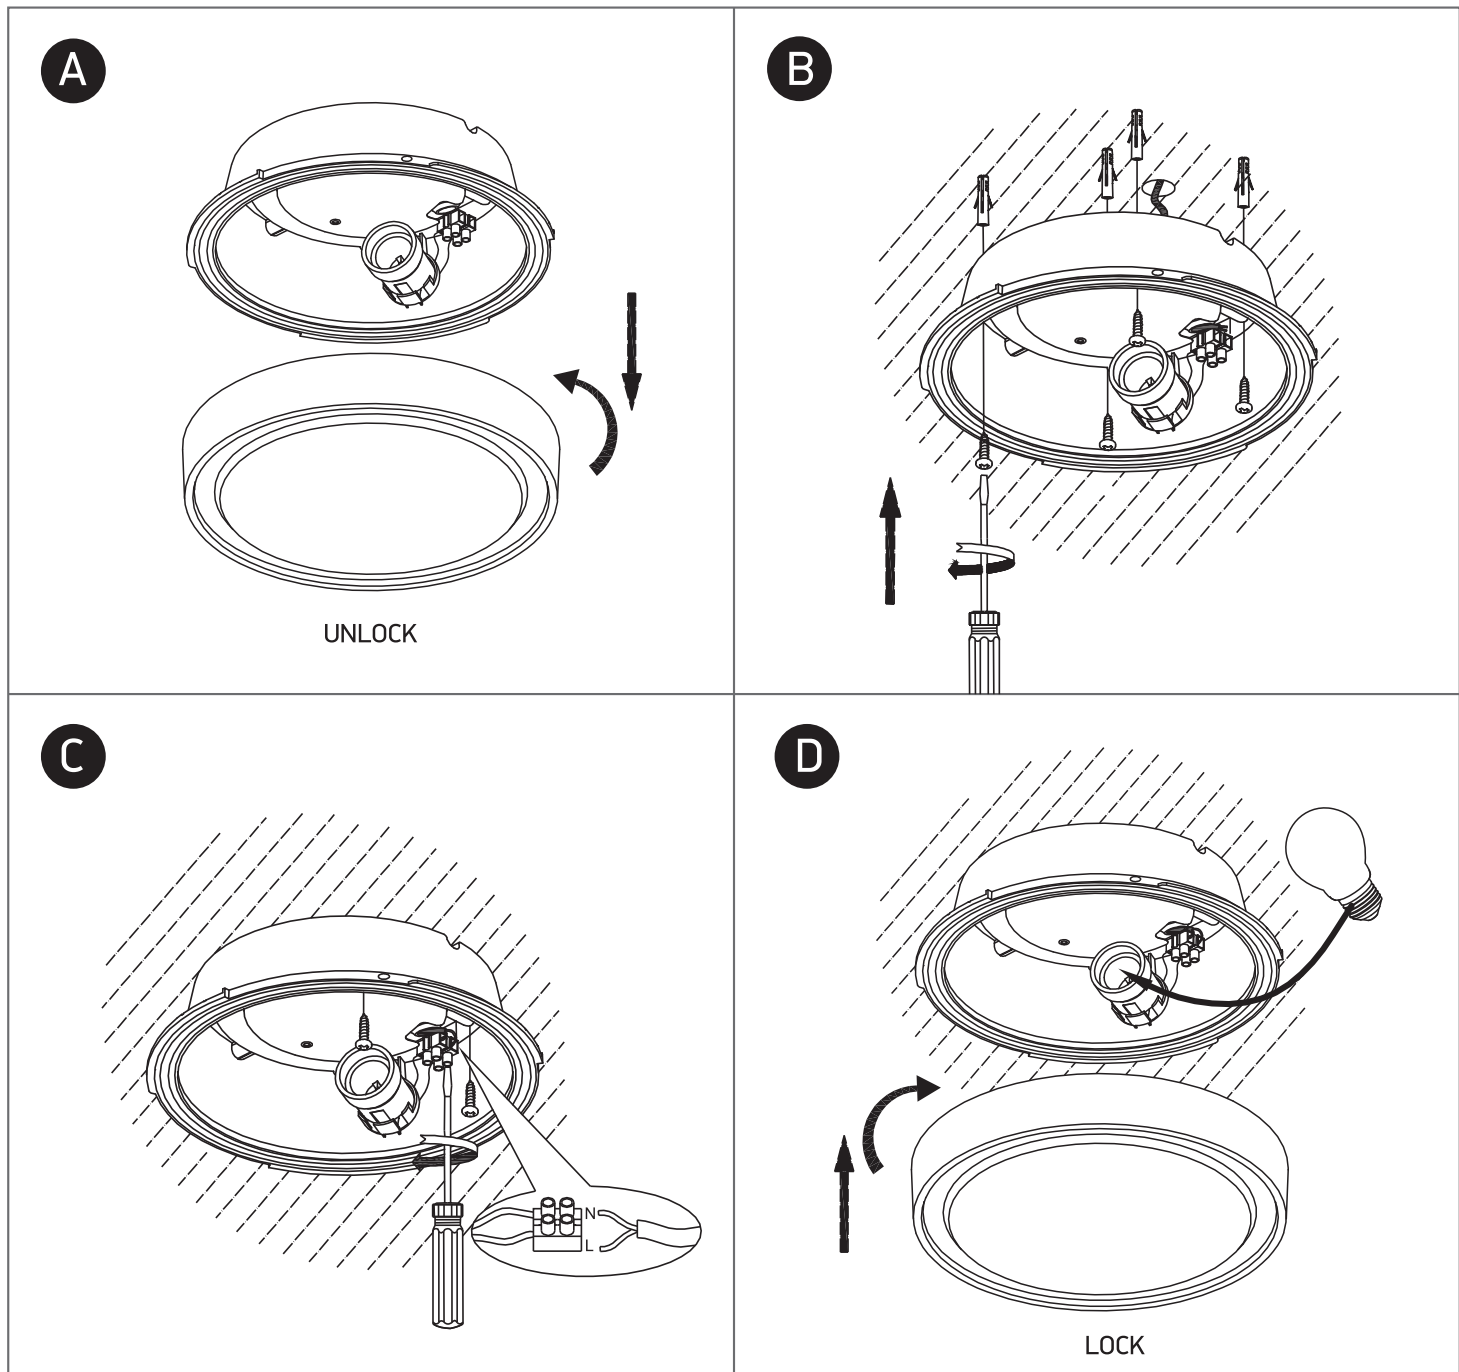

INSTALLATION MANUAL

67280E

100-240V | E27 | 12W | IP65 | ABS+PC

one
LIGHT

Warnings:

1. Make sure that the product is installed properly before connecting to electricity.
2. Do not cover the fitting.
3. Maintenance and installation should only be carried out by a professional electrician.