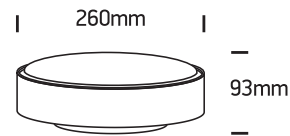

INSTALLATION MANUAL

67280E

100-240V | E27 | 12W | IP65 | ABS+PC

one
LIGHT

Warnings:

1. Make sure that the product is installed properly before connecting to electricity.
2. Do not cover the fitting.
3. Maintenance and installation should only be carried out by a professional electrician.