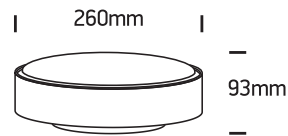

INSTALLATION MANUAL

67280E

100-240V | E27 | 12W | IP65 | ABS+PC

Warnings:

1. Make sure that the product is installed properly before connecting to electricity.
2. Do not cover the fitting.
3. Maintenance and installation should only be carried out by a professional electrician.