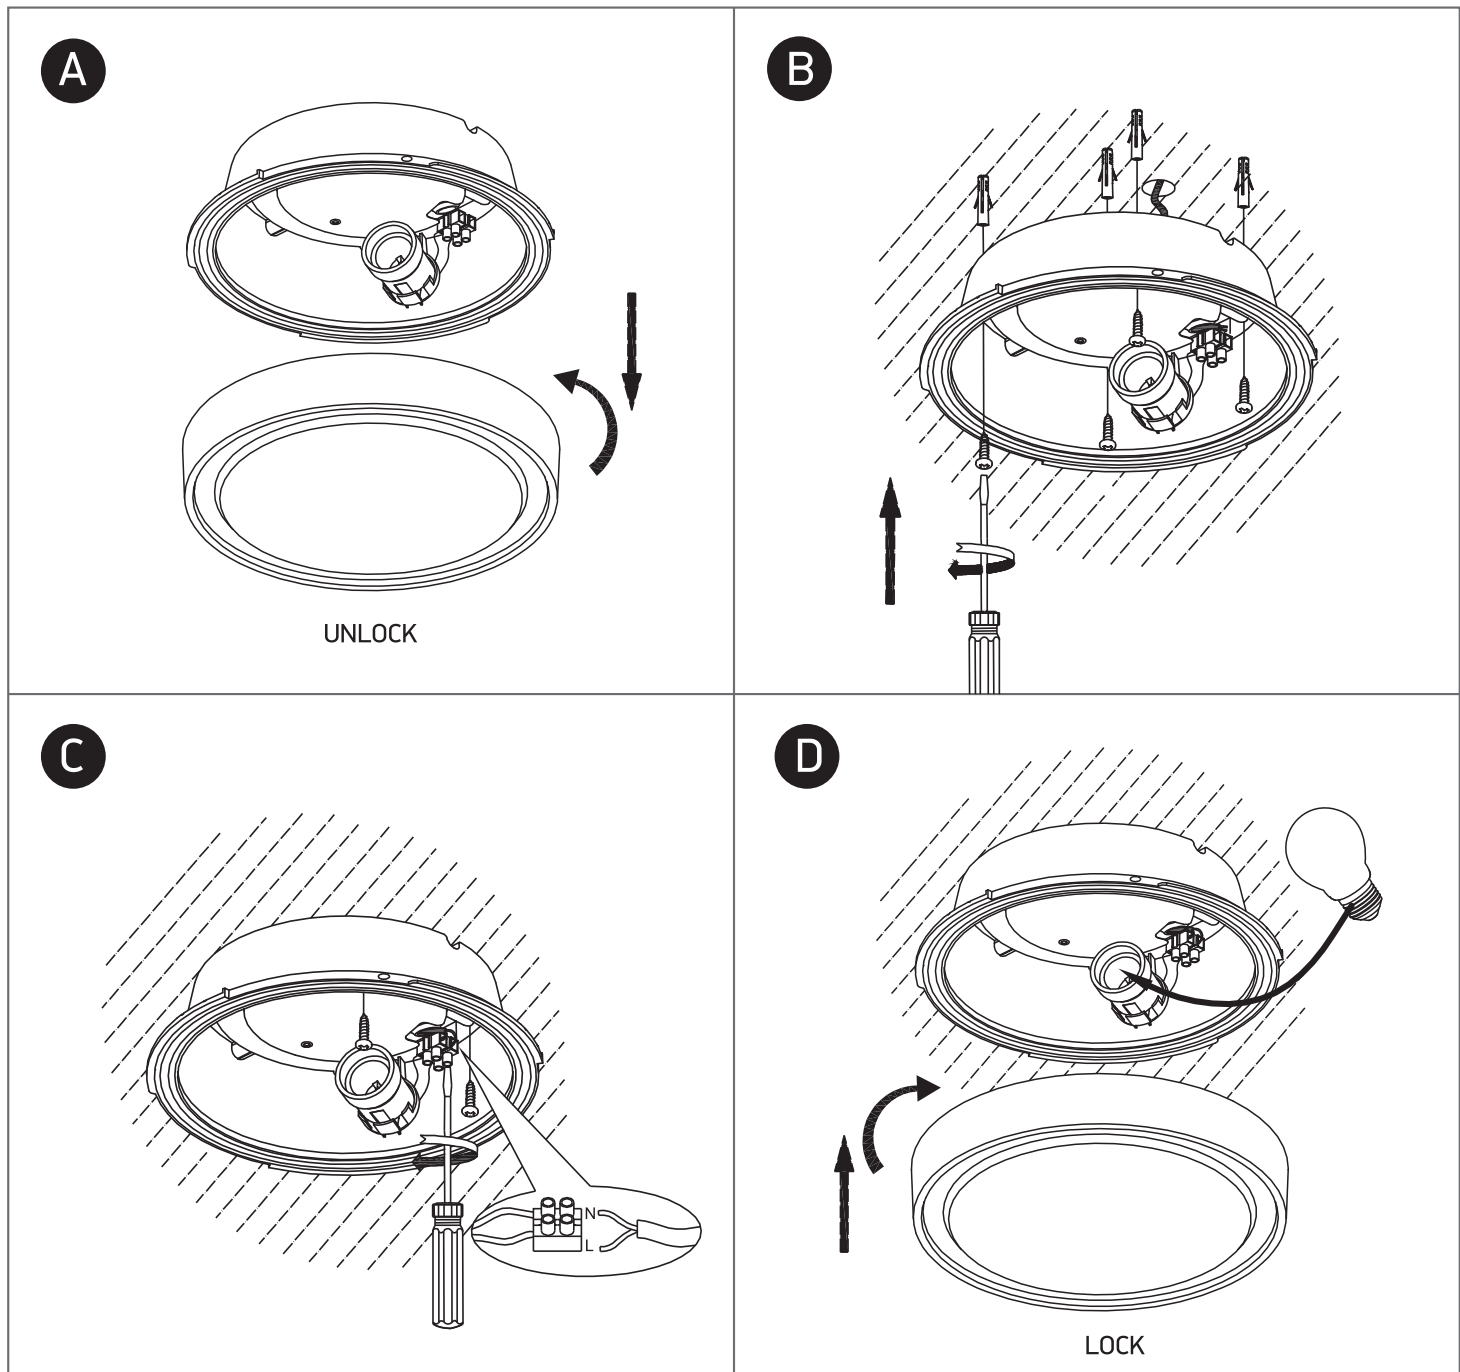

INSTALLATION MANUAL

67280E

100-240V | E27 | 12W | IP65 | ABS+PC

Warnings:

1. Make sure that the product is installed properly before connecting to electricity.
2. Do not cover the fitting.
3. Maintenance and installation should only be carried out by a professional electrician.