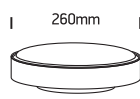

# INSTALLATION MANUAL

67280N, 67280AN, 67280BN

**ecolight**

80 CRI

Complete with driver.

230V | SMD 2835 | 16W / 24W / 30W | IP65 | Plastic

67280N

67280AN