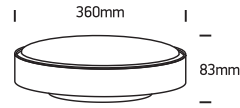

# INSTALLATION MANUAL

67280N, 67280AN, 67280BN

**ecolight**

80 CRI

Complete with driver.

230V | SMD 2835 | 16W / 24W / 30W | IP65 | Plastic

67280N

67280AN