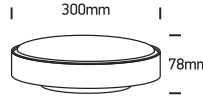

# INSTALLATION MANUAL

67280N, 67280AN, 67280BN

**ecolight**

80 CRI

Complete with driver.

230V | SMD 2835 | 16W / 24W / 30W | IP65 | Plastic

67280N

67280AN