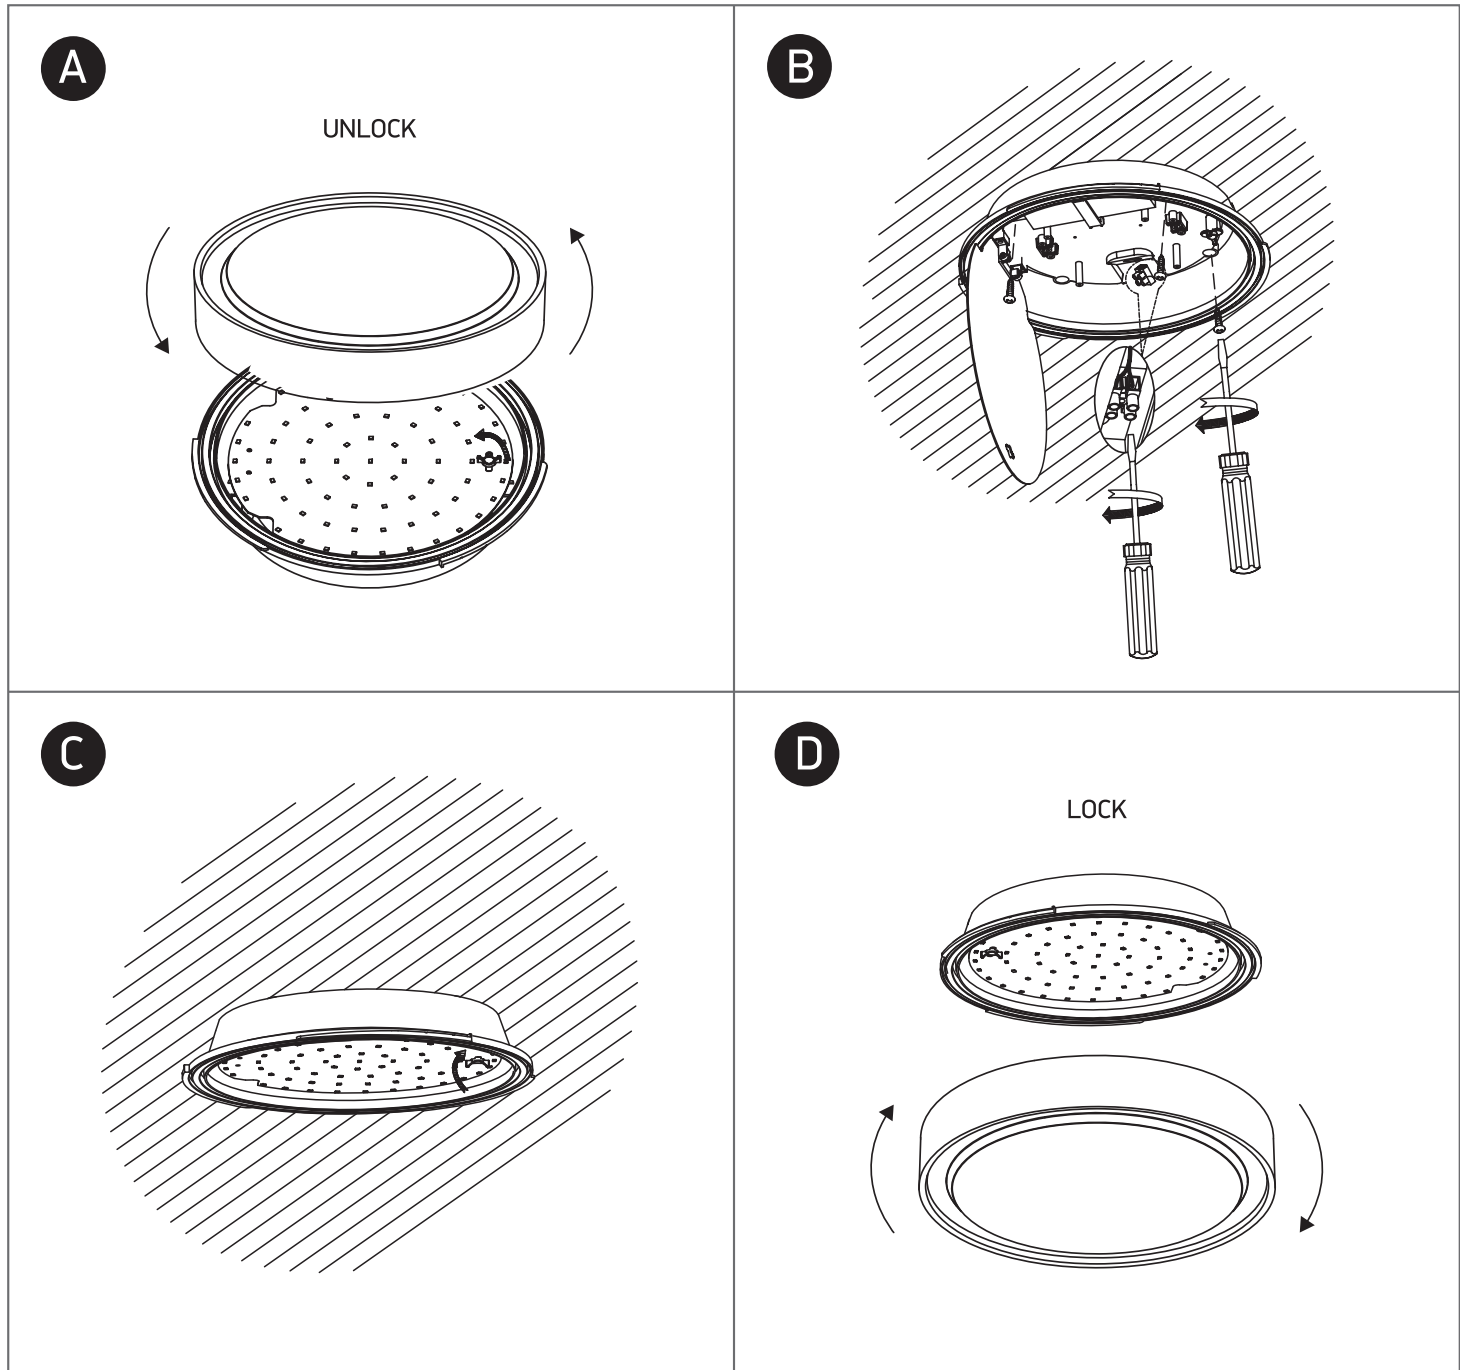

# INSTALLATION MANUAL

67280N, 67280AN, 67280BN

**ecolight**

80 CRI

Complete with driver.

230V | SMD 2835 | 16W / 24W / 30W | IP65 | Plastic

67280N

67280AN

67280BN

**one**  
LIGHT

**Warnings:**

1. Make sure that the product is installed properly before connecting to electricity.
2. Do not cover the fitting.
3. Maintenance and installation should only be carried out by a professional electrician.