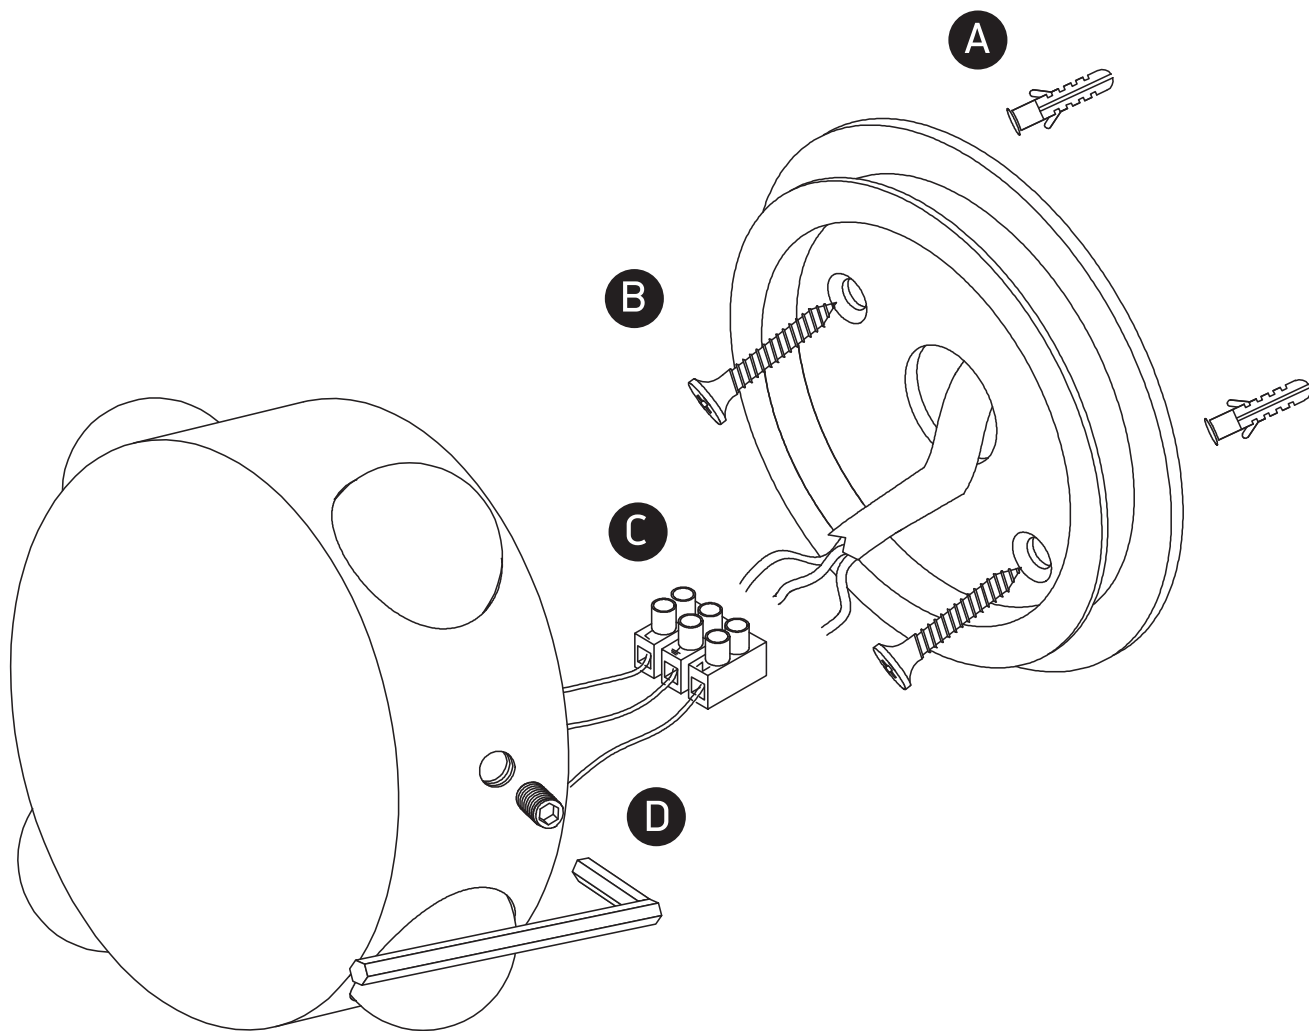

INSTALLATION MANUAL

67274B

ecolight

100-240V | 4x1W | IP54 | Natural aluminium

Complete with driver

one
LIGHT

Warnings:

1. Make sure that the product is installed properly before connecting to electricity.
2. Do not cover the fitting.
3. Maintenance and installation should only be carried out by a professional electrician.