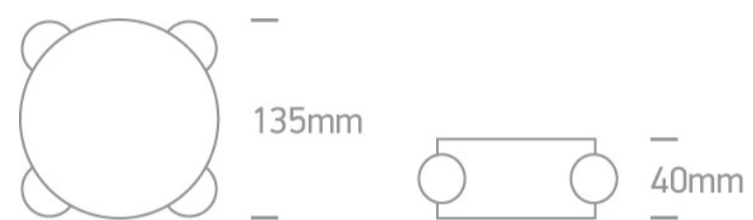

13 Wall & Ceiling LED>Indoor/Outdoor Wall Lines Natural aluminium

67274B/AL/W

4x1,5W Outdoor Wall lines, IP54.

Complete with driver.

Complies with standard EN60598-1 and any other specific standards.

Downloads

Dimensions

Physical Specification

Item Group	13 Wall & Ceiling LED
Family	Indoor/Outdoor Wall Lines Natural aluminium
Order Code	67274B/AL/W
Colour	Aluminium
Material	Natural Aluminium
Shape	Circular
Height	135mm
Diameter	40mm
Surface Wall	Yes
Indoor	Yes
Outdoor	Yes
Adjustable	No